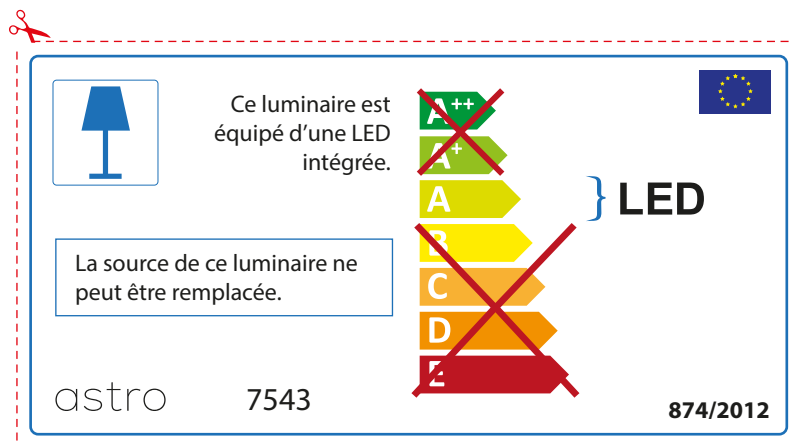

ENGLISH

Please check lamp dimensions for suitable fitting with your luminaire, as lamp sizes may vary between brands

astro 7543

 This luminaire contains built-in LED lamps.

~~A++~~  
~~A+~~  
A } LED  
~~B~~  
~~C~~  
~~D~~  
~~E~~

The LED lamps cannot be changed in the luminaire.

874/2012 

 This luminaire contains built-in LED lamps. 

The LED lamps cannot be changed in the luminaire.

~~A++~~  
~~A+~~  
A } LED  
~~B~~  
~~C~~  
~~D~~  
~~E~~

## FRENCH

Prenez soin de vérifier le dimensions des lampes (celles-ci varient selon les fournisseurs) afin de vous assurer qu'elles rentrent physiquement dans le luminaire