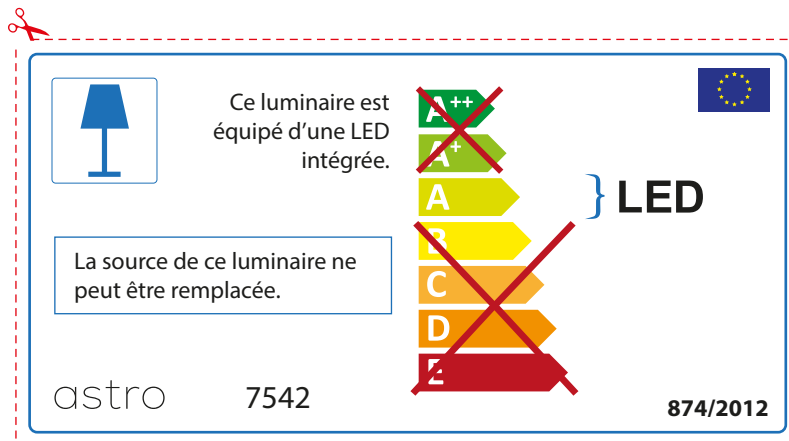

FRENCH

Prenez soin de vérifier le dimensions des lampes (celles-ci varient selon les fournisseurs) afin de vous assurer qu'elles rentrent physiquement dans le luminaire