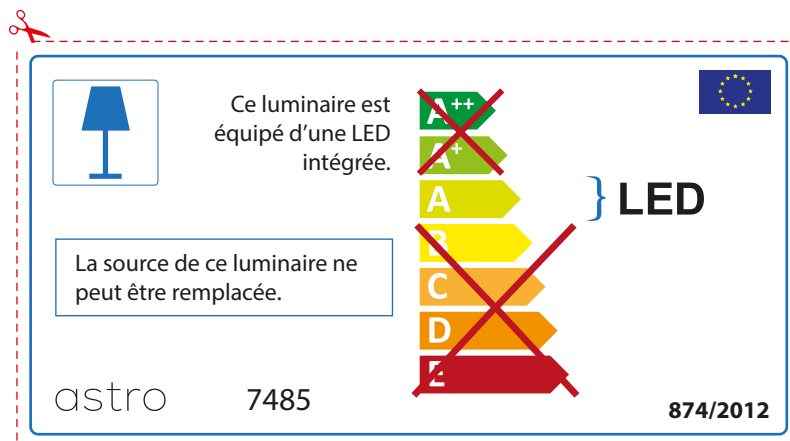

ENGLISH

Please check lamp dimensions for suitable fitting with your luminaire, as lamp sizes may vary between brands

astro 7485

 This luminaire contains built-in LED lamps.

~~A++~~
~~A+~~
A } LED
~~B~~
~~C~~
~~D~~
~~E~~

The LED lamps cannot be changed in the luminaire.

874/2012 

 This luminaire contains built-in LED lamps. 

The LED lamps cannot be changed in the luminaire.

~~A++~~
~~A+~~
A } LED
~~B~~
~~C~~
~~D~~
~~E~~

astro 7485 874/2012

FRENCH

Prenez soin de vérifier le dimensions des lampes (celles-ci varient selon les fournisseurs) afin de vous assurer qu'elles rentrent physiquement dans le luminaire

ITALIAN

Si prega di verificare le dimensioni della lampada per il montaggio adatto con il suo apparecchio di illuminazione, perché le dimensioni della lampada può variare tra le marche