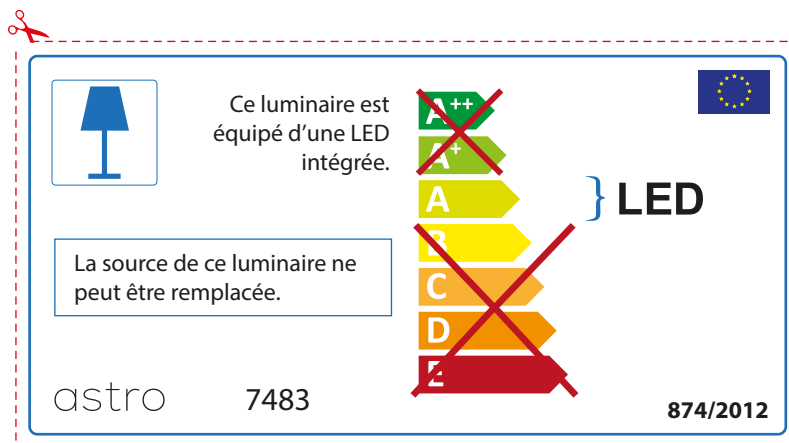

FRENCH

Prenez soin de vérifier le dimensions des lampes (celles-ci varient selon les fournisseurs) afin de vous assurer qu'elles rentrent physiquement dans le luminaire