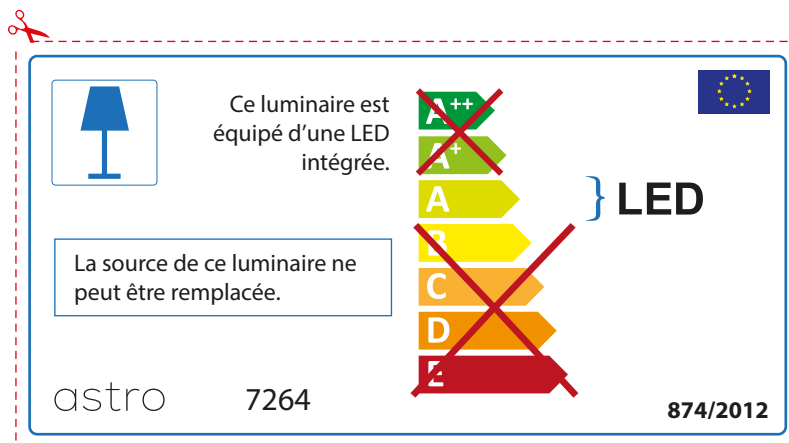

FRENCH

Prenez soin de vérifier le dimensions des lampes (celles-ci varient selon les fournisseurs) afin de vous assurer qu'elles rentrent physiquement dans le luminaire