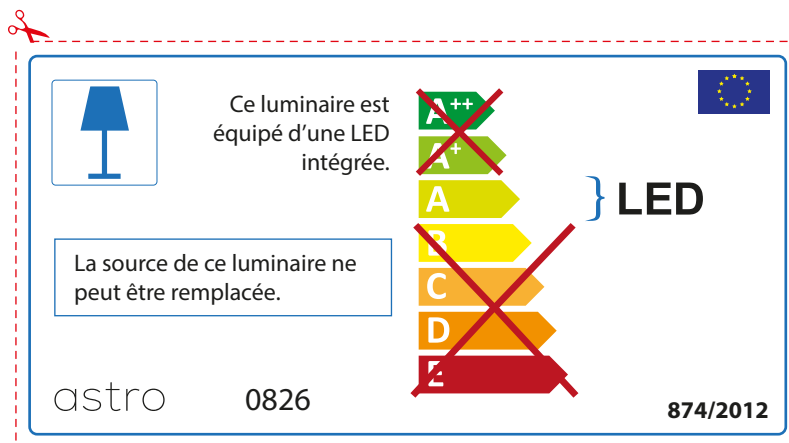

ENGLISH

Please check lamp dimensions for suitable fitting with your luminaire, as lamp sizes may vary between brands

astro 0826

 This luminaire contains built-in LED lamps.

~~A++~~
~~A+~~
A } LED
~~B~~
~~C~~
~~D~~
~~E~~

The LED lamps cannot be changed in the luminaire.

874/2012 

 This luminaire contains built-in LED lamps. 

The LED lamps cannot be changed in the luminaire.

~~A++~~
~~A+~~
A } LED
~~B~~
~~C~~
~~D~~
~~E~~

astro 0826 874/2012

FRENCH

Prenez soin de vérifier le dimensions des lampes (celles-ci varient selon les fournisseurs) afin de vous assurer qu'elles rentrent physiquement dans le luminaire

ITALIAN

Si prega di verificare le dimensioni della lampada per il montaggio adatto con il suo apparecchio di illuminazione, perché le dimensioni della lampada può variare tra le marche