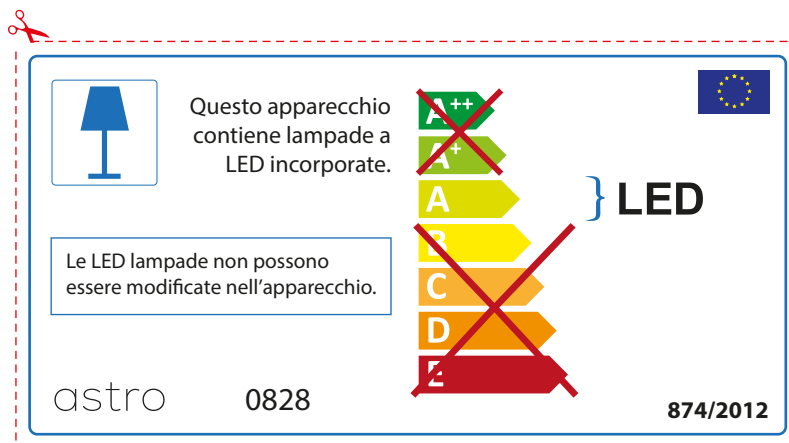

ENGLISH

Please check lamp dimensions for suitable fitting with your luminaire, as lamp sizes may vary between brands

astro 0828

 This luminaire contains built-in LED lamps.

~~A++~~
~~A+~~
A } LED
~~B~~
~~C~~
~~D~~
~~E~~

The LED lamps cannot be changed in the luminaire.

874/2012 

 This luminaire contains built-in LED lamps. 

The LED lamps cannot be changed in the luminaire.

~~A++~~
~~A+~~
A } LED
~~B~~
~~C~~
~~D~~
~~E~~

astro 0828 874/2012

FRENCH

Prenez soin de vérifier le dimensions des lampes (celles-ci varient selon les fournisseurs) afin de vous assurer qu'elles rentrent physiquement dans le luminaire

ITALIAN

Si prega di verificare le dimensioni della lampada per il montaggio adatto con il suo apparecchio di illuminazione, perché le dimensioni della lampada può variare tra le marche