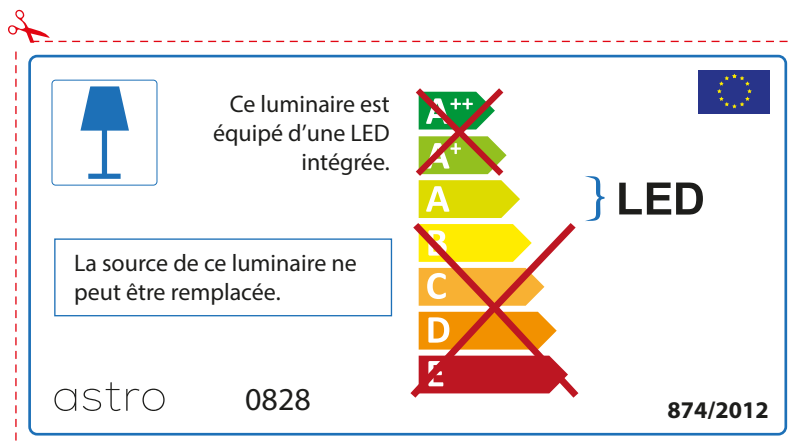

ENGLISH

Please check lamp dimensions for suitable fitting with your luminaire, as lamp sizes may vary between brands

astro 0828

 This luminaire contains built-in LED lamps.

~~A++~~
~~A+~~
A } LED
~~B~~
~~C~~
~~D~~
~~E~~

The LED lamps cannot be changed in the luminaire.

874/2012 

 This luminaire contains built-in LED lamps. 

The LED lamps cannot be changed in the luminaire.

~~A++~~
~~A+~~
A } LED
~~B~~
~~C~~
~~D~~
~~E~~

astro 0828 874/2012

FRENCH

Prenez soin de vérifier le dimensions des lampes (celles-ci varient selon les fournisseurs) afin de vous assurer qu'elles rentrent physiquement dans le luminaire

ITALIAN

Si prega di verificare le dimensioni della lampada per il montaggio adatto con il suo apparecchio di illuminazione, perché le dimensioni della lampada può variare tra le marche