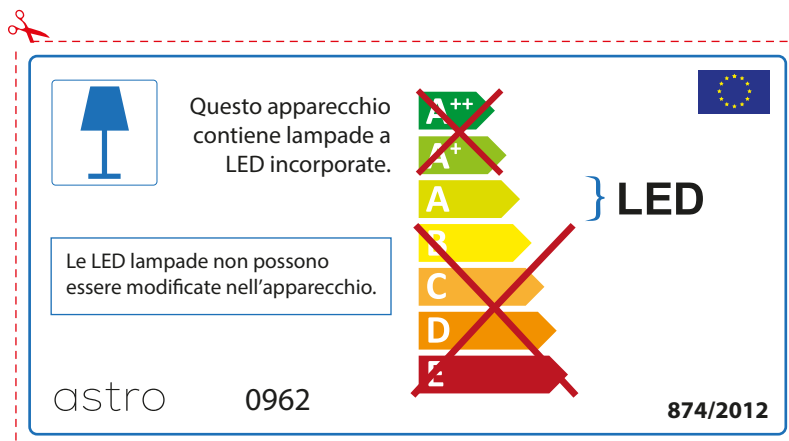

ENGLISH

Please check lamp dimensions for suitable fitting with your luminaire, as lamp sizes may vary between brands

astro 0962

 This luminaire contains built-in LED lamps.

~~A++~~
~~A+~~
A } LED
~~B~~
~~C~~
~~D~~
~~E~~

The LED lamps cannot be changed in the luminaire.

874/2012 

 This luminaire contains built-in LED lamps. 

The LED lamps cannot be changed in the luminaire.

~~A++~~
~~A+~~
A } LED
~~B~~
~~C~~
~~D~~
~~E~~

astro 0962 874/2012

FRENCH

Prenez soin de vérifier le dimensions des lampes (celles-ci varient selon les fournisseurs) afin de vous assurer qu'elles rentrent physiquement dans le luminaire

ITALIAN

Si prega di verificare le dimensioni della lampada per il montaggio adatto con il suo apparecchio di illuminazione, perché le dimensioni della lampada può variare tra le marche