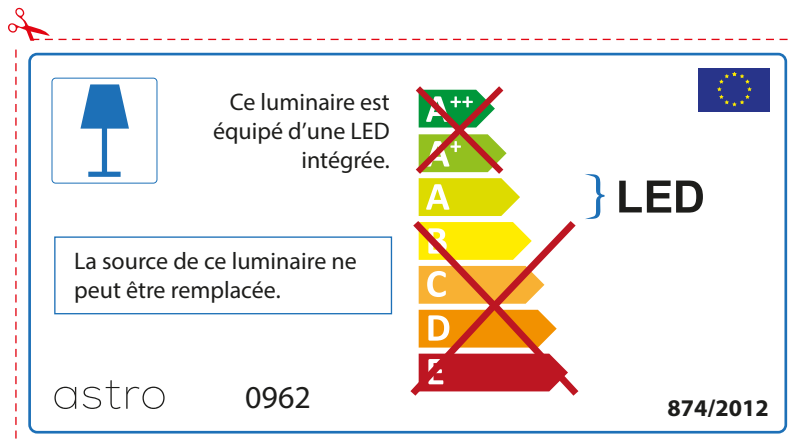

ENGLISH

Please check lamp dimensions for suitable fitting with your luminaire, as lamp sizes may vary between brands

astro 0962

 This luminaire contains built-in LED lamps.

~~A++~~
~~A+~~
A } LED
~~B~~
~~C~~
~~D~~
~~E~~

The LED lamps cannot be changed in the luminaire.

874/2012 

 This luminaire contains built-in LED lamps. 

The LED lamps cannot be changed in the luminaire.

~~A++~~
~~A+~~
A } LED
~~B~~
~~C~~
~~D~~
~~E~~

astro 0962 874/2012

FRENCH

Prenez soin de vérifier le dimensions des lampes (celles-ci varient selon les fournisseurs) afin de vous assurer qu'elles rentrent physiquement dans le luminaire

ITALIAN

Si prega di verificare le dimensioni della lampada per il montaggio adatto con il suo apparecchio di illuminazione, perché le dimensioni della lampada può variare tra le marche