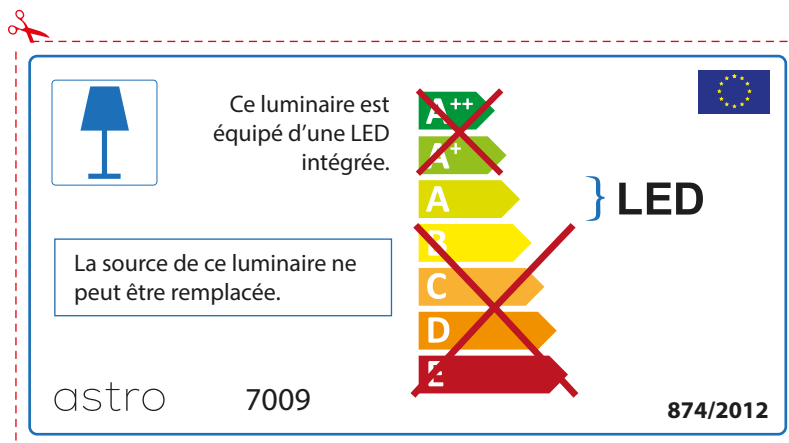

ENGLISH

Please check lamp dimensions for suitable fitting with your luminaire, as lamp sizes may vary between brands

astro 7009

 This luminaire contains built-in LED lamps.

~~A++~~
~~A+~~
A } LED
~~B~~
~~C~~
~~D~~
~~E~~

The LED lamps cannot be changed in the luminaire.

874/2012 

 This luminaire contains built-in LED lamps. 

The LED lamps cannot be changed in the luminaire.

~~A++~~
~~A+~~
A } LED
~~B~~
~~C~~
~~D~~
~~E~~

astro 7009 874/2012

FRENCH

Prenez soin de vérifier le dimensions des lampes (celles-ci varient selon les fournisseurs) afin de vous assurer qu'elles rentrent physiquement dans le luminaire

ITALIAN

Si prega di verificare le dimensioni della lampada per il montaggio adatto con il suo apparecchio di illuminazione, perché le dimensioni della lampada può variare tra le marche