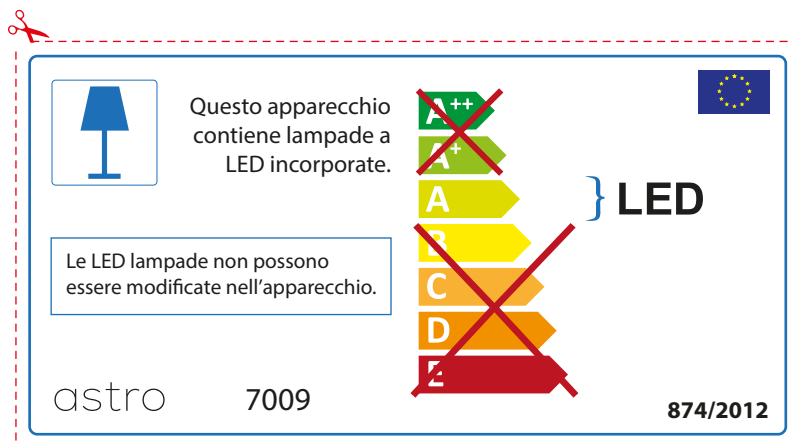

ENGLISH

Please check lamp dimensions for suitable fitting with your luminaire, as lamp sizes may vary between brands

astro 7009

 This luminaire contains built-in LED lamps.

~~A++~~
~~A+~~
A } LED
~~B~~
~~C~~
~~D~~
~~E~~

The LED lamps cannot be changed in the luminaire.

874/2012 

 This luminaire contains built-in LED lamps. 

The LED lamps cannot be changed in the luminaire.

~~A++~~
~~A+~~
A } LED
~~B~~
~~C~~
~~D~~
~~E~~

astro 7009 874/2012

FRENCH

Prenez soin de vérifier le dimensions des lampes (celles-ci varient selon les fournisseurs) afin de vous assurer qu'elles rentrent physiquement dans le luminaire

ITALIAN

Si prega di verificare le dimensioni della lampada per il montaggio adatto con il suo apparecchio di illuminazione, perché le dimensioni della lampada può variare tra le marche