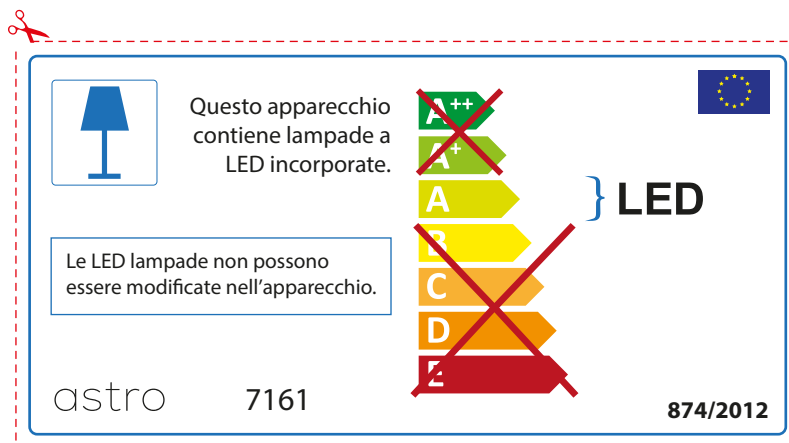

ENGLISH

Please check lamp dimensions for suitable fitting with your luminaire, as lamp sizes may vary between brands

astro 7161

 This luminaire contains built-in LED lamps.

~~A++~~
~~A+~~
A } LED
~~B~~
~~C~~
~~D~~
~~E~~

The LED lamps cannot be changed in the luminaire.

874/2012 

 This luminaire contains built-in LED lamps. 

The LED lamps cannot be changed in the luminaire.

~~A++~~
~~A+~~
A } LED
~~B~~
~~C~~
~~D~~
~~E~~

astro 7161 874/2012

FRENCH

Prenez soin de vérifier le dimensions des lampes (celles-ci varient selon les fournisseurs) afin de vous assurer qu'elles rentrent physiquement dans le luminaire

ITALIAN

Si prega di verificare le dimensioni della lampada per il montaggio adatto con il suo apparecchio di illuminazione, perché le dimensioni della lampada può variare tra le marche