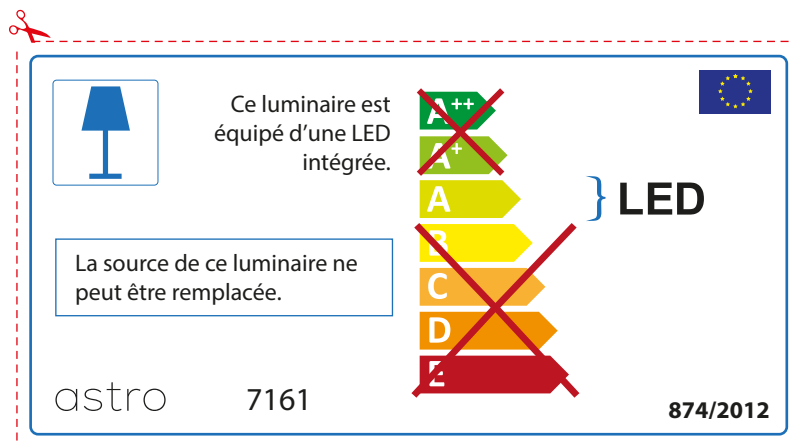

ENGLISH

Please check lamp dimensions for suitable fitting with your luminaire, as lamp sizes may vary between brands

astro 7161

 This luminaire contains built-in LED lamps.

~~A++~~
~~A+~~
A } LED
~~B~~
~~C~~
~~D~~
~~E~~

The LED lamps cannot be changed in the luminaire.

874/2012 

 This luminaire contains built-in LED lamps. 

The LED lamps cannot be changed in the luminaire.

~~A++~~
~~A+~~
A } LED
~~B~~
~~C~~
~~D~~
~~E~~

astro 7161 874/2012

FRENCH

Prenez soin de vérifier le dimensions des lampes (celles-ci varient selon les fournisseurs) afin de vous assurer qu'elles rentrent physiquement dans le luminaire

ITALIAN

Si prega di verificare le dimensioni della lampada per il montaggio adatto con il suo apparecchio di illuminazione, perché le dimensioni della lampada può variare tra le marche