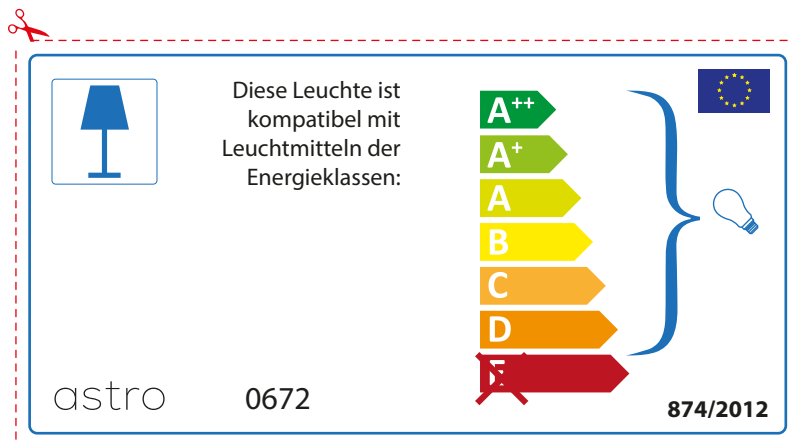

GERMAN

Bitte überprüfen Sie, ob die Abmessungen der Lampe für die Armatur passend sind, da die Größe der Lampen zwischen verschiedenen Marken variieren können