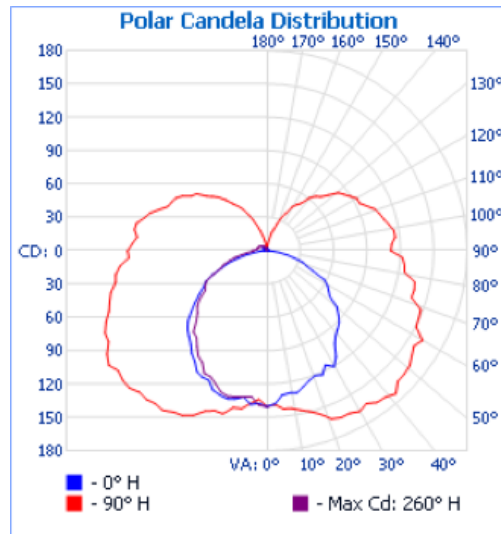

ROMANO 900 (HIGH OUTPUT) 7037

SKU 1150009

astro

PRODUCT SPECIFICATION

GENERAL

FINISH:	Polished Chrome	CABLE LENGTH:	Not applicable
MAIN MATERIAL:	Metal - Aluminium	GROSS WEIGHT:	1.72 (kg)
DIMENSIONS:	H: 900mm W: 40mm D: 60mm	CLASS:	CE (Class II)
INSTALLATION ORIENTATION:	Wall Mount	IP RATING:	IP44
CUT OUT HOLE:	Not Applicable	BATHROOM ZONE:	Zone 2, 3
RECESS DEPTH:	Not Applicable	VOLTAGE:	Mains 230 (V)
FIRE RATING:	Not Applicable	PRODUCT F MARK:	Suitable for mounting on flammable materials

LAMP

LIGHT SOURCE:	T5 HO	MACADAM ELIPSE:	Not Applicable
MAXIMUM WATTAGE:	39W	UGR:	-1.7 (UGR)
MAXIMUM LAMP LENGTH:	Not Applicable	BEAM ANGLE:	Not Applicable
LAMP INCLUDED?	No	TILT ADJUSTMENT ANGLE:	Not Applicable
LUMINOUS FLUX:	1014.2 (lm)	ROTATION ADJUSTMENT ANGLE:	Not Applicable
COLOUR TEMP:	To Be Advised	AVERAGE LIFESPAN:	12,000 (hrs)
CRI:	To Be Advised	L70:	Not Applicable
R9:	-1.7		