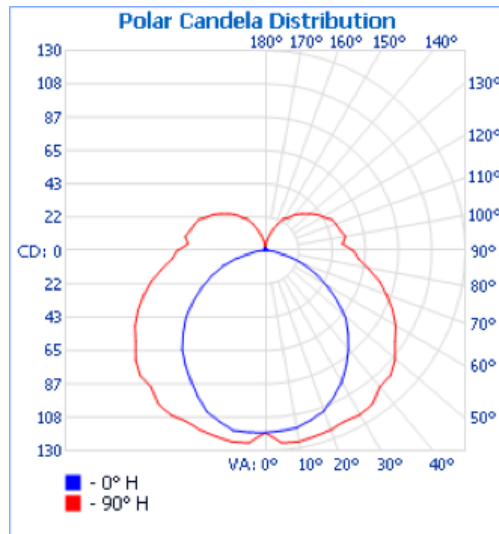

MASHIKO 600 LED 7134

SKU 1121020

astro

PRODUCT SPECIFICATION

GENERAL

FINISH:	Polished Chrome	CABLE LENGTH:	Not Applicable
MAIN MATERIAL:	Metal - Mild Steel	GROSS WEIGHT:	2.567 (kg)
DIMENSIONS:	H: 600mm W: 80mm D: 80mm	CLASS:	CE (Class II)
INSTALLATION ORIENTATION:	Wall Mount - Horizontal/Vertical Ceiling Mount (Reduced IP Rating)	IP RATING:	IP44
CUT OUT HOLE:	Not Applicable	BATHROOM ZONE:	Zone 2, 3
RECESS DEPTH:	Not Applicable	VOLTAGE:	Mains 230V
FIRE RATING:	Not Applicable	PRODUCT F MARK:	Suitable for mounting on flammable materials

LAMP

LIGHT SOURCE:	Mid-Power LED	MACADAM ELIPSE:	3-Step
MAXIMUM WATTAGE:	6.4W	UGR:	Not Applicable
MAXIMUM LAMP LENGTH:	Not Applicable	BEAM ANGLE:	Not Applicable
LAMP INCLUDED?	Yes (Integral)	TILT ADJUSTMENT ANGLE:	Not Applicable
LUMINOUS FLUX:	657.8 (lm)	ROTATION ADJUSTMENT ANGLE:	Not Applicable
COLOUR TEMP:	3000 (K)	AVERAGE LIFESPAN:	60,000 (Hrs)
CRI:	80	L70:	To Be Advised
R9:	32.3		