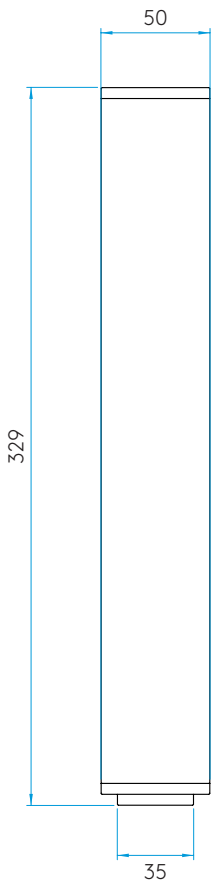

PRODUCT SPECIFICATION

GENERAL

FINISH:	Polished Chrome	CABLE LENGTH:	Not Applicable
MAIN MATERIAL:	Metal - Zinc	GROSS WEIGHT:	1.05 (kg)
DIMENSIONS:	H: 329mm W: 50mm D: 90mm	CLASS:	CE (Class II)
INSTALLATION ORIENTATION:	Wall Mount - Vertical	IP RATING:	IP44
CUT OUT HOLE:	Not Applicable	BATHROOM ZONE:	Zone 2, 3
RECESS DEPTH:	Not Applicable	VOLTAGE:	Mains 230V
FIRE RATING:	Not Applicable	PRODUCT F MARK:	Suitable for mounting on flammable materials

LAMP

LIGHT SOURCE:	Mid-Power LED	MACADAM ELIPSE:	3-Step
MAXIMUM WATTAGE:	3.2W	UGR:	Not Applicable
MAXIMUM LAMP LENGTH:	Not Applicable	BEAM ANGLE:	Not Applicable
LAMP INCLUDED?	Yes (Integral)	TILT ADJUSTMENT ANGLE:	Not Applicable
LUMINOUS FLUX:	279.8 (lm)	ROTATION ADJUSTMENT ANGLE:	Not Applicable
COLOUR TEMP:	3000 (K)	AVERAGE LIFESPAN:	60,000 (Hrs)
CRI:	80	L70:	To Be Advised
R9:	15.4		

ELECTRICAL

SWITCHED:	No	SUPPLY FREQUENCY:	50/60 (Hz)
DIMMABLE:	No	DRIVER/BALLAST VOLTAGE:	100-240 (V)
DIMMING METHOD:	Not Applicable	DRIVER AVERAGE LIFESPAN:	30,000 (Hrs)
DRIVER OUTPUT CURRENT:	350 (mA)	EFFICACY:	66.78 (lm/W)
DRIVER OUTPUT VOLTAGE:	Not Applicable	DRIVER/BALLAST INCLUDED?	Yes (Integral)

ADDITIONAL INFORMATION

BOX QUANTITY X6

PRODUCT ELEVATIONS

FRONT VIEW

BACK VIEW