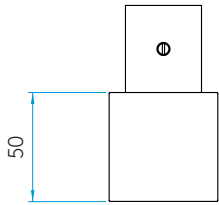

PRODUCT SPECIFICATION

GENERAL

FINISH:	Polished Chrome	CABLE LENGTH:	Not Applicable
MAIN MATERIAL:	Metal - Zinc	GROSS WEIGHT:	1.05 (kg)
DIMENSIONS:	H: 329mm W: 50mm D: 90mm	CLASS:	CE (Class II)
INSTALLATION ORIENTATION:	Wall Mount - Vertical	IP RATING:	IP44
CUT OUT HOLE:	Not Applicable	BATHROOM ZONE:	Zone 2, 3
RECESS DEPTH:	Not Applicable	VOLTAGE:	Mains 230V
FIRE RATING:	Not Applicable	PRODUCT F MARK:	Suitable for mounting on flammable materials

LAMP

LIGHT SOURCE:	Mid-Power LED	MACADAM ELIPSE:	3-Step
MAXIMUM WATTAGE:	3.2W	UGR:	Not Applicable
MAXIMUM LAMP LENGTH:	Not Applicable	BEAM ANGLE:	Not Applicable
LAMP INCLUDED?	Yes (Integral)	TILT ADJUSTMENT ANGLE:	Not Applicable
LUMINOUS FLUX:	279.8 (lm)	ROTATION ADJUSTMENT ANGLE:	Not Applicable
COLOUR TEMP:	3000 (K)	AVERAGE LIFESPAN:	60,000 (Hrs)
CRI:	80	L70:	To Be Advised
R9:	15.4		

ADDITIONAL INFORMATION

BOX QUANTITY X6

PRODUCT ELEVATIONS

FRONT VIEW

BACK VIEW