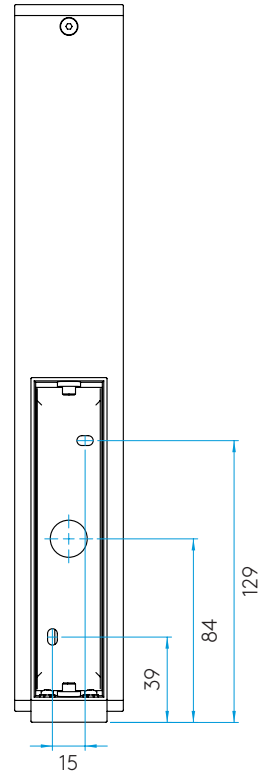

PRODUCT SPECIFICATION

GENERAL

FINISH:	Polished Chrome	CABLE LENGTH:	Not Applicable
MAIN MATERIAL:	Metal - Zinc	GROSS WEIGHT:	1.05 (kg)
DIMENSIONS:	H: 329mm W: 50mm D: 90mm	CLASS:	CE (Class II)
INSTALLATION ORIENTATION:	Wall Mount - Vertical	IP RATING:	IP44
CUT OUT HOLE:	Not Applicable	BATHROOM ZONE:	Zone 2, 3
RECESS DEPTH:	Not Applicable	VOLTAGE:	Mains 230V
FIRE RATING:	Not Applicable	PRODUCT F MARK:	Suitable for mounting on flammable materials

LAMP

LIGHT SOURCE:	Mid-Power LED	MACADAM ELIPSE:	3-Step
MAXIMUM WATTAGE:	3.2W	UGR:	Not Applicable
MAXIMUM LAMP LENGTH:	Not Applicable	BEAM ANGLE:	Not Applicable
LAMP INCLUDED?	Yes (Integral)	TILT ADJUSTMENT ANGLE:	Not Applicable
LUMINOUS FLUX:	279.8 (lm)	ROTATION ADJUSTMENT ANGLE:	Not Applicable
COLOUR TEMP:	3000 (K)	AVERAGE LIFESPAN:	60,000 (Hrs)
CRI:	80	L70:	To Be Advised
R9:	15.4		

ADDITIONAL INFORMATION

BOX QUANTITY X6

PRODUCT ELEVATIONS

FRONT VIEW

BACK VIEW