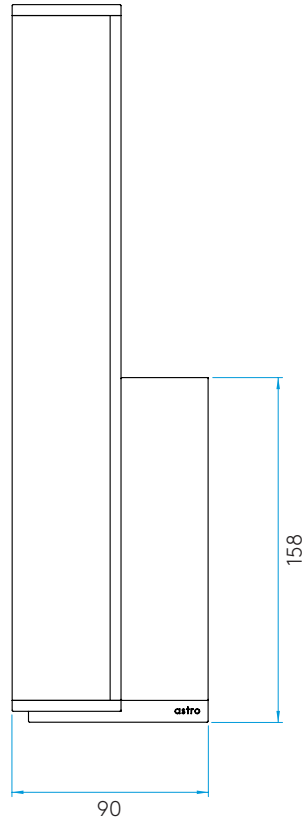

PRODUCT SPECIFICATION

GENERAL

FINISH:	Polished Chrome	CABLE LENGTH:	Not Applicable
MAIN MATERIAL:	Metal - Zinc	GROSS WEIGHT:	1.05 (kg)
DIMENSIONS:	H: 329mm W: 50mm D: 90mm	CLASS:	CE (Class II)
INSTALLATION ORIENTATION:	Wall Mount - Vertical	IP RATING:	IP44
CUT OUT HOLE:	Not Applicable	BATHROOM ZONE:	Zone 2, 3
RECESS DEPTH:	Not Applicable	VOLTAGE:	Mains 230V
FIRE RATING:	Not Applicable	PRODUCT F MARK:	Suitable for mounting on flammable materials

LAMP

LIGHT SOURCE:	Mid-Power LED	MACADAM ELIPSE:	3-Step
MAXIMUM WATTAGE:	3.2W	UGR:	Not Applicable
MAXIMUM LAMP LENGTH:	Not Applicable	BEAM ANGLE:	Not Applicable
LAMP INCLUDED?	Yes (Integral)	TILT ADJUSTMENT ANGLE:	Not Applicable
LUMINOUS FLUX:	279.8 (lm)	ROTATION ADJUSTMENT ANGLE:	Not Applicable
COLOUR TEMP:	3000 (K)	AVERAGE LIFESPAN:	60,000 (Hrs)
CRI:	80	L70:	To Be Advised
R9:	15.4		

ADDITIONAL INFORMATION

BOX QUANTITY X6

PRODUCT ELEVATIONS

FRONT VIEW

BACK VIEW