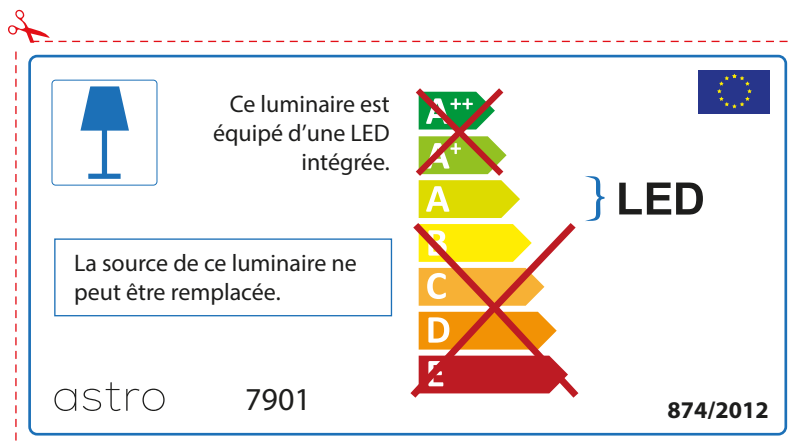

FRENCH

Prenez soin de vérifier le dimensions des lampes (celles-ci varient selon les fournisseurs) afin de vous assurer qu'elles rentrent physiquement dans le luminaire