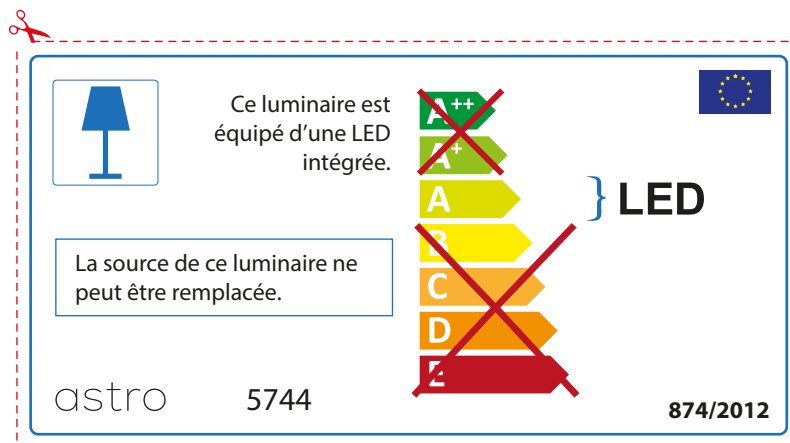

ENGLISH

Please check lamp dimensions for suitable fitting with your luminaire, as lamp sizes may vary between brands

astro 5744

 This luminaire contains built-in LED lamps.

~~A++~~
~~A+~~
A } LED
~~B~~
~~C~~
~~D~~
~~E~~

The LED lamps cannot be changed in the luminaire.

874/2012 

 This luminaire contains built-in LED lamps. 

The LED lamps cannot be changed in the luminaire.

~~A++~~
~~A+~~
A } LED
~~B~~
~~C~~
~~D~~
~~E~~

astro 5744 874/2012

FRENCH

Prenez soin de vérifier le dimensions des lampes (celles-ci varient selon les fournisseurs) afin de vous assurer qu'elles rentrent physiquement dans le luminaire

ITALIAN

Si prega di verificare le dimensioni della lampada per il montaggio adatto con il suo apparecchio di illuminazione, perché le dimensioni della lampada può variare tra le marche