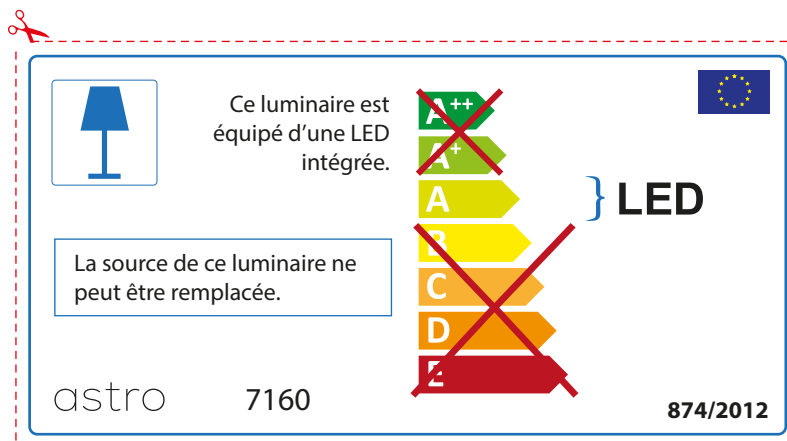

ENGLISH

Please check lamp dimensions for suitable fitting with your luminaire, as lamp sizes may vary between brands

astro 7160

 This luminaire contains built-in LED lamps.

~~A++~~
~~A+~~
A } LED
~~B~~
~~C~~
~~D~~
~~E~~

The LED lamps cannot be changed in the luminaire.

874/2012 

 This luminaire contains built-in LED lamps. 

The LED lamps cannot be changed in the luminaire.

~~A++~~
~~A+~~
A } LED
~~B~~
~~C~~
~~D~~
~~E~~

astro 7160 874/2012

FRENCH

Prenez soin de vérifier le dimensions des lampes (celles-ci varient selon les fournisseurs) afin de vous assurer qu'elles rentrent physiquement dans le luminaire

ITALIAN

Si prega di verificare le dimensioni della lampada per il montaggio adatto con il suo apparecchio di illuminazione, perché le dimensioni della lampada può variare tra le marche