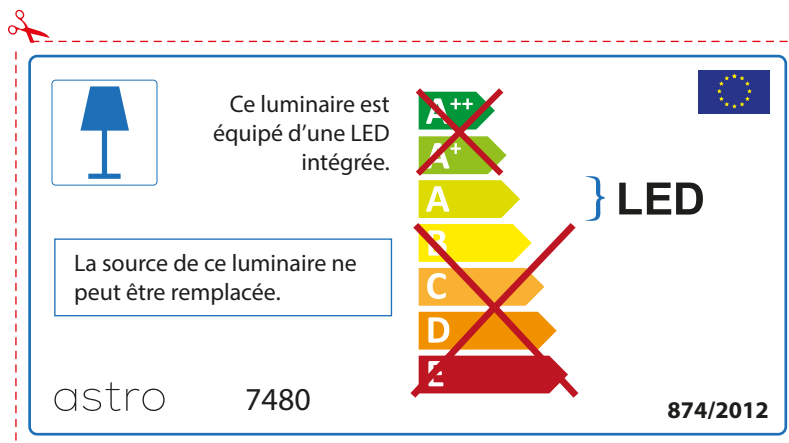

ENGLISH

Please check lamp dimensions for suitable fitting with your luminaire, as lamp sizes may vary between brands

astro 7480

 This luminaire contains built-in LED lamps.

~~A++~~
~~A+~~
A } LED
~~B~~
~~C~~
~~D~~
~~E~~

The LED lamps cannot be changed in the luminaire.

874/2012 

 This luminaire contains built-in LED lamps. 

The LED lamps cannot be changed in the luminaire.

~~A++~~
~~A+~~
A } LED
~~B~~
~~C~~
~~D~~
~~E~~

astro 7480 874/2012

FRENCH

Prenez soin de vérifier le dimensions des lampes (celles-ci varient selon les fournisseurs) afin de vous assurer qu'elles rentrent physiquement dans le luminaire

ITALIAN

Si prega di verificare le dimensioni della lampada per il montaggio adatto con il suo apparecchio di illuminazione, perché le dimensioni della lampada può variare tra le marche