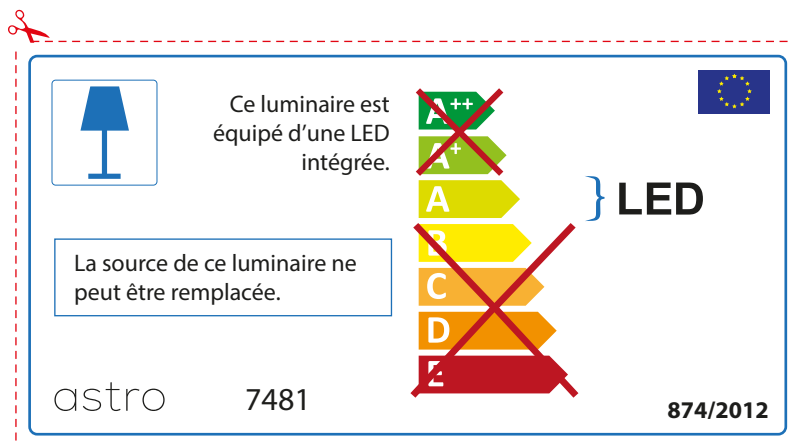

FRENCH

Prenez soin de vérifier le dimensions des lampes (celles-ci varient selon les fournisseurs) afin de vous assurer qu'elles rentrent physiquement dans le luminaire