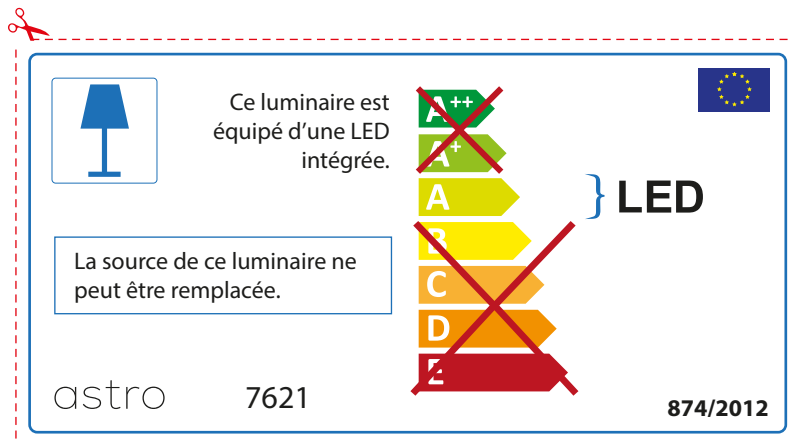

FRENCH

Prenez soin de vérifier le dimensions des lampes (celles-ci varient selon les fournisseurs) afin de vous assurer qu'elles rentrent physiquement dans le luminaire