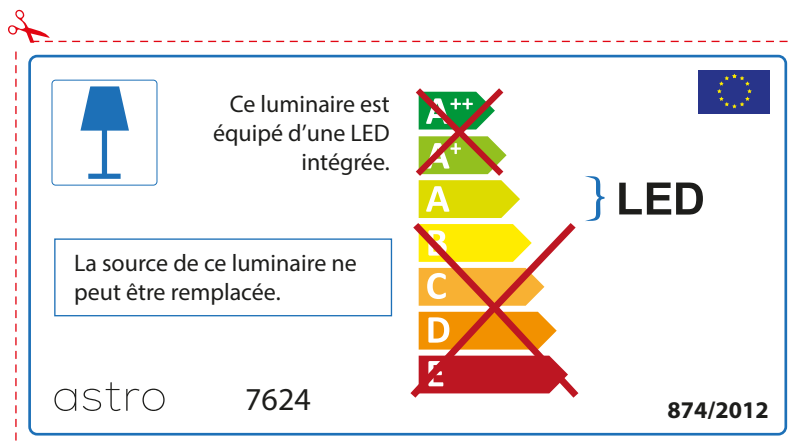

ENGLISH

Please check lamp dimensions for suitable fitting with your luminaire, as lamp sizes may vary between brands

astro 7624

 This luminaire contains built-in LED lamps.

~~A++~~
~~A+~~
A } LED
~~B~~
~~C~~
~~D~~
~~E~~

The LED lamps cannot be changed in the luminaire.

874/2012 

 This luminaire contains built-in LED lamps. 

The LED lamps cannot be changed in the luminaire.

~~A++~~
~~A+~~
A } LED
~~B~~
~~C~~
~~D~~
~~E~~

astro 7624 874/2012

FRENCH

Prenez soin de vérifier le dimensions des lampes (celles-ci varient selon les fournisseurs) afin de vous assurer qu'elles rentrent physiquement dans le luminaire

ITALIAN

Si prega di verificare le dimensioni della lampada per il montaggio adatto con il suo apparecchio di illuminazione, perché le dimensioni della lampada può variare tra le marche