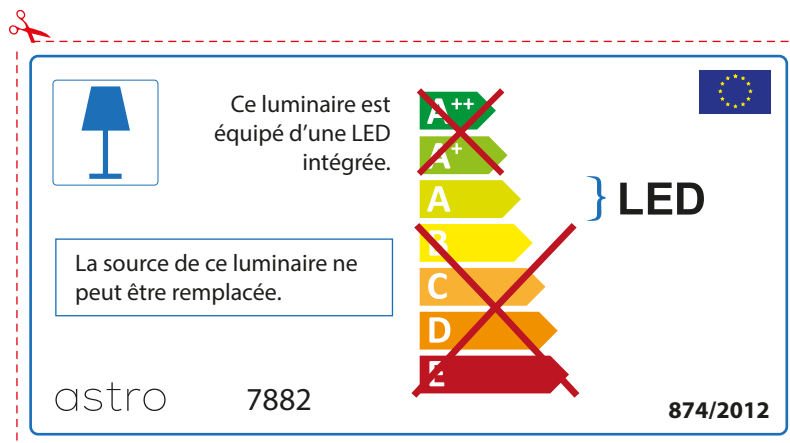

FRENCH

Prenez soin de vérifier le dimensions des lampes (celles-ci varient selon les fournisseurs) afin de vous assurer qu'elles rentrent physiquement dans le luminaire