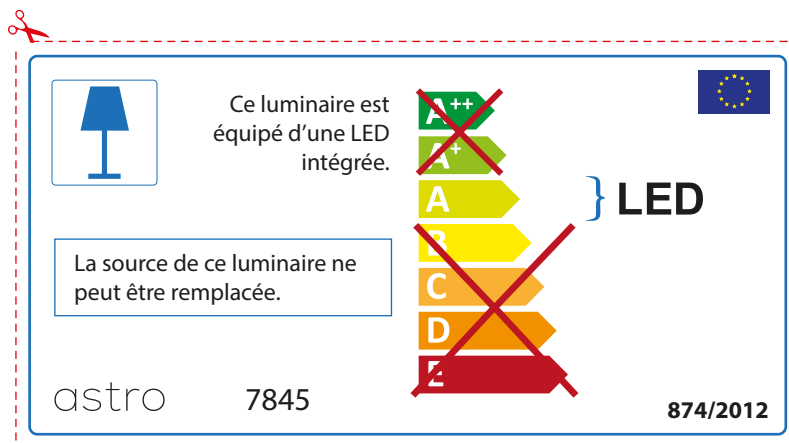

ENGLISH

Please check lamp dimensions for suitable fitting with your luminaire, as lamp sizes may vary between brands

astro 7845

 This luminaire contains built-in LED lamps.

~~A++~~
~~A+~~
A } LED
~~B~~
~~C~~
~~D~~
~~E~~

The LED lamps cannot be changed in the luminaire.

874/2012 

 This luminaire contains built-in LED lamps. 

The LED lamps cannot be changed in the luminaire.

~~A++~~
~~A+~~
A } LED
~~B~~
~~C~~
~~D~~
~~E~~

astro 7845 874/2012

FRENCH

Prenez soin de vérifier le dimensions des lampes (celles-ci varient selon les fournisseurs) afin de vous assurer qu'elles rentrent physiquement dans le luminaire

ITALIAN

Si prega di verificare le dimensioni della lampada per il montaggio adatto con il suo apparecchio di illuminazione, perché le dimensioni della lampada può variare tra le marche