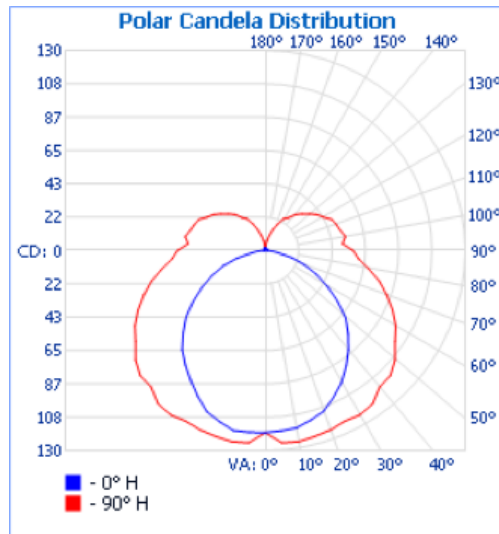

MASHIKO 600 LED 7906

SKU 1121038

astro

PRODUCT SPECIFICATION

GENERAL

FINISH:	Bronze	CABLE LENGTH:	Not Applicable
MAIN MATERIAL:	Metal - Mild Steel	GROSS WEIGHT:	2.567 (kg)
DIMENSIONS:	H: 600mm W: 80mm D: 80mm	CLASS:	CE (Class II)
INSTALLATION ORIENTATION:	Wall Mount	IP RATING:	IP44
CUT OUT HOLE:	Not Applicable	BATHROOM ZONE:	Zone 2, 3
RECESS DEPTH:	Not Applicable	VOLTAGE:	Mains 230V
FIRE RATING:	Not Applicable	PRODUCT F MARK:	Suitable for mounting on flammable materials

LAMP

LIGHT SOURCE:	Mid-Power LED	MACADAM ELIPSE:	3-Step
MAXIMUM WATTAGE:	6.4W	UGR:	Not Applicable
MAXIMUM LAMP LENGTH:	Not Applicable	BEAM ANGLE:	Not Applicable
LAMP INCLUDED?	Yes (Integral)	TILT ADJUSTMENT ANGLE:	Not Applicable
LUMINOUS FLUX:	657.8 (lm)	ROTATION ADJUSTMENT ANGLE:	Not Applicable
COLOUR TEMP:	3000 (K)	AVERAGE LIFESPAN:	60,000 (Hrs)
CRI:	80	L70:	To Be Advised
R9:	To Be Advised		