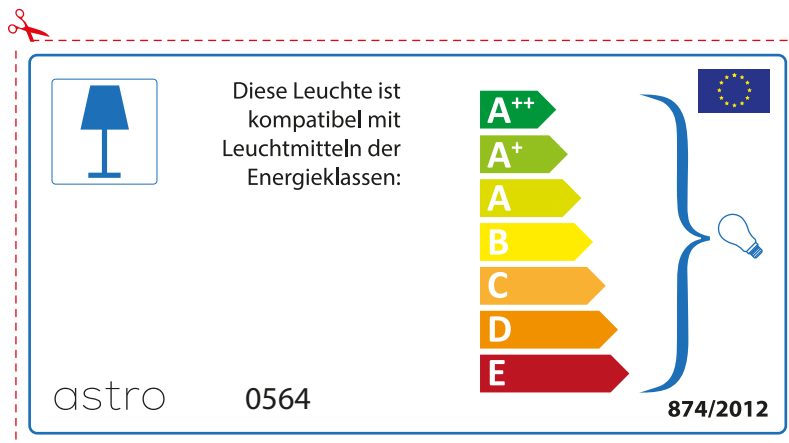

GERMAN

Bitte überprüfen Sie, ob die Abmessungen der Lampe für die Armatur passend sind, da die Größe der Lampen zwischen verschiedenen Marken variieren können