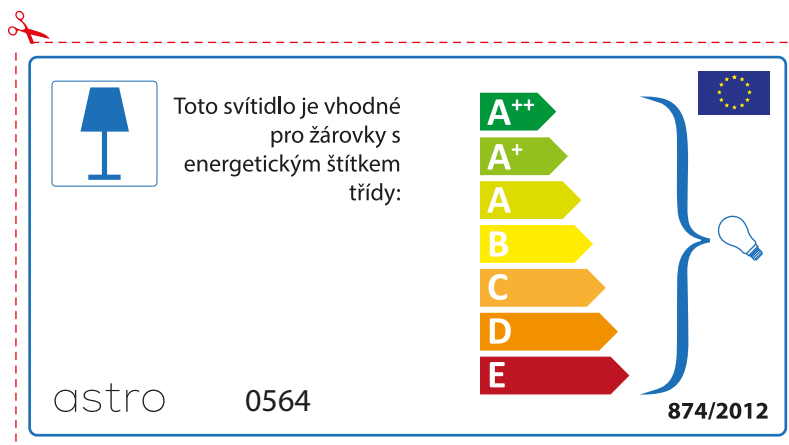

CZECH

Zkontrolujte prosím rozměr světelného zdroje pro svítidlo, protože se liší u různých značek