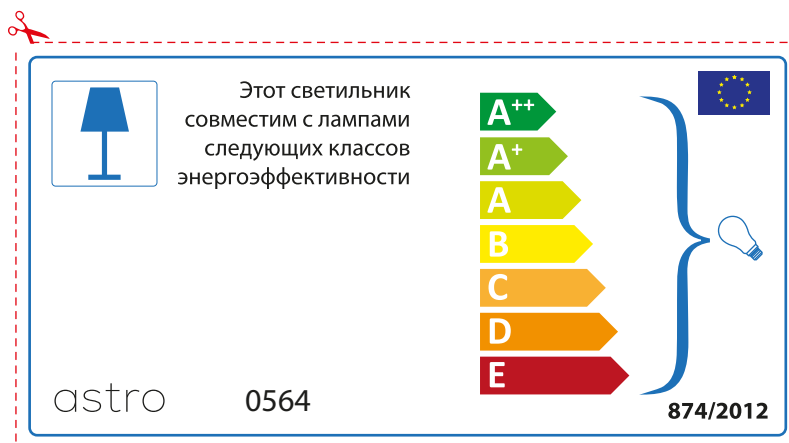

874/2012 

Detailed description: This is a rectangular label for an astro luminaire model 0564. It features a blue lamp icon in a box on the left. To its right, text states compatibility with bulbs of energy classes A++ through E. A vertical stack of seven colored arrows (green, light green, yellow, orange, red-orange, red) represents these classes. A large blue bracket on the right groups all seven classes and points to a lightbulb icon. The bottom left contains the text '874/2012' and the bottom right contains the European Union flag. A red dashed border with a scissors icon at the top left indicates where to cut.

 This luminaire is compatible with bulbs of the energy classes:

A++
A+
A
B
C
D
E

astro 0564  874/2012

Detailed description: This is a rectangular label for an astro luminaire model 0564, oriented horizontally. It features a blue lamp icon in a box on the left. To its right, text states compatibility with bulbs of energy classes A++ through E. A vertical stack of seven colored arrows (green, light green, yellow, orange, red-orange, red) represents these classes. A large blue bracket on the right groups all seven classes and points to a lightbulb icon. The bottom left contains the text 'astro 0564' and the bottom right contains the European Union flag and the text '874/2012'. A red dashed border with a scissors icon at the top left indicates where to cut.

astro 0564

 Осветителното тяло е съвместимо с електрически лампи от енергиен клас:

A++
A+
A
B
C
D
E

874/2012 

 Осветителното тяло е съвместимо с електрически лампи от енергиен клас:

A++
A+
A
B
C
D
E

astro 0564 

874/2012

CZECH

Zkontrolujte prosím rozměr světelného zdroje pro svítidlo, protože se liší u různých značek

RUSSIAN

Просьба проверить размеры лампы для установки в этот светильник, поскольку размеры ламп могут отличаться в зависимости от производителя