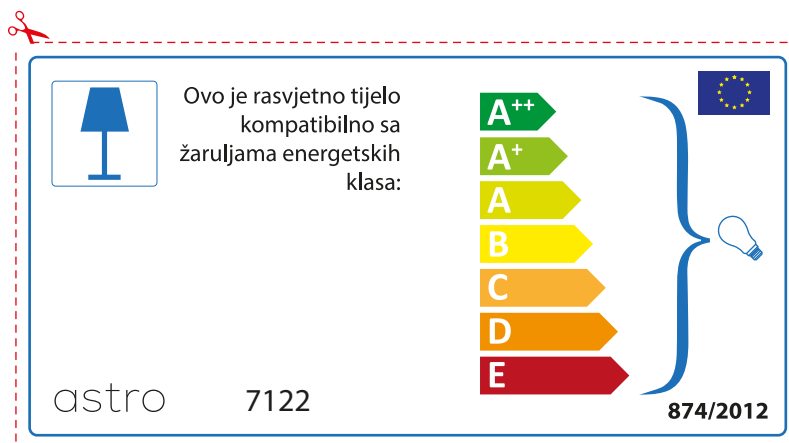

874/2012 

Detailed description: This is a rectangular label for an astro 7122 luminaire. It features a blue lamp icon in a box on the left. To its right, text states compatibility with bulbs of energy classes A++ through E. A vertical stack of seven colored arrows (green, light green, yellow, orange, red-orange, red) represents these classes. A blue bracket on the right groups all seven classes and points to a lightbulb icon. The label includes the model number 'astro 7122' at the top, the reference '874/2012' and the EU flag at the bottom.

 Questo apparecchio è compatibile con le lampade delle classi energetiche:

A++
A+
A
B
C
D
E

astro 7122  874/2012

Detailed description: This is a compatibility label for the Astro 7122 lamp, oriented vertically. It features a blue lamp icon in a box. To the right, text states compatibility with energy classes A++ through E. A vertical stack of seven colored arrows (green, light green, yellow, orange, red-orange, red) represents these classes. A large blue bracket on the right groups all classes and points to a lightbulb icon. The label includes the model number 'astro 7122', the reference '874/2012', and the EU flag.

A++
A+
A
B
C
D
E

874/2012 

 Corpurile de iluminat sunt compatibile cu surse de lumina din clasa:

A++
A+
A
B
C
D
E

astro 7122 

874/2012

CROATIAN

Provjerite veličinu žarulje prije umetanja u rasvjetno tijelo jer se veličina žarulja razlikuje ovisno o proizvođaču

SPANISH

Por favor, comprobar las dimensiones de las lámparas para esta luminaria. Las dimensiones de las lámparas pueden variar entre las diferentes marcas

astro 7122

 Esta luminaria es compatible con lámparas de clase energética: