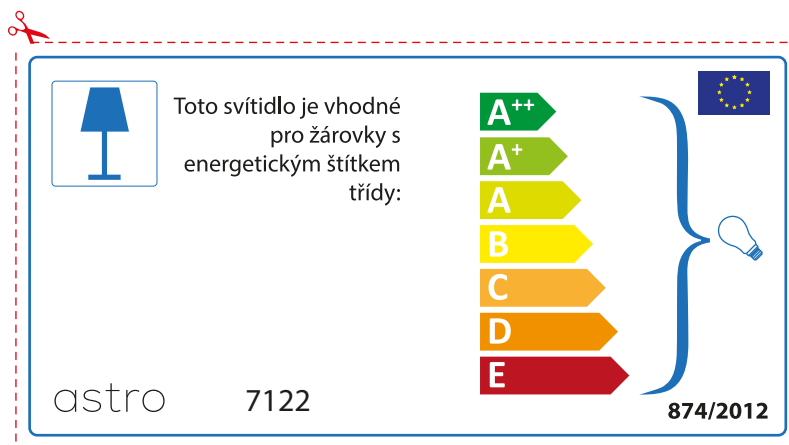

CZECH

Zkontrolujte prosím rozměr světelného zdroje pro svítidlo, protože se liší u různých značek