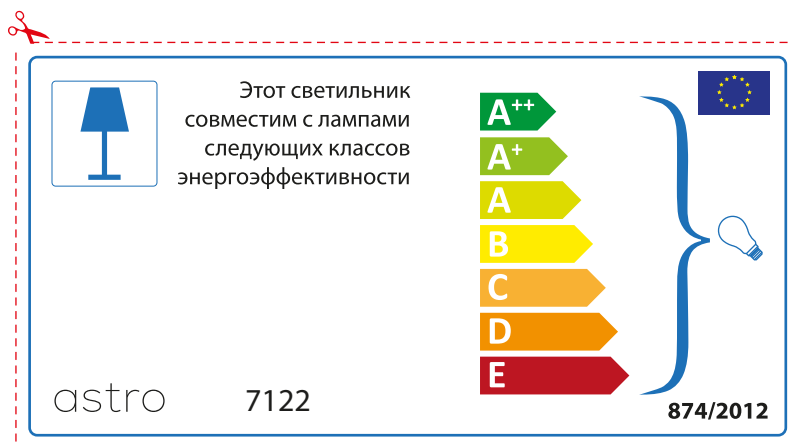

 This luminaire is compatible with bulbs of the energy classes:

A++
A+
A
B
C
D
E

astro 7122  874/2012

Detailed description: This is a rectangular label for an astro 7122 luminaire, oriented horizontally. It features a blue lamp icon in a box on the left. To its right, text states compatibility with bulbs of energy classes A++ through E. A vertical stack of seven colored arrows (green, light green, yellow, orange, red-orange, red) represents these classes. A blue bracket on the right groups all seven classes and points to a lightbulb icon. The label includes the model number 'astro 7122' at the bottom left, the reference '874/2012' and the EU flag at the bottom right.

 Questo apparecchio è compatibile con le lampade delle classi energetiche:

A++
A+
A
B
C
D
E

astro 7122  874/2012

Detailed description: This is a compatibility label for the Astro 7122 lamp, oriented vertically. It features a blue lamp icon in a box. To the right, text states compatibility with energy classes A++ through E. A vertical stack of seven colored arrows (green, light green, yellow, orange, red-orange, red) represents these classes. A large blue bracket on the right groups all classes and points to a lightbulb icon. The label includes the model number 'astro 7122', the reference '874/2012', and the EU flag.

astro 7122

 Осветителното тяло е съвместимо с електрически лампи от енергиен клас:

A++
A+
A
B
C
D
E

874/2012 

 Осветителното тяло е съвместимо с електрически лампи от енергиен клас:

A++
A+
A
B
C
D
E

astro 7122 

874/2012

CZECH

Zkontrolujte prosím rozměr světelného zdroje pro svítidlo, protože se liší u různých značek

RUSSIAN

Просьба проверить размеры лампы для установки в этот светильник, поскольку размеры ламп могут отличаться в зависимости от производителя