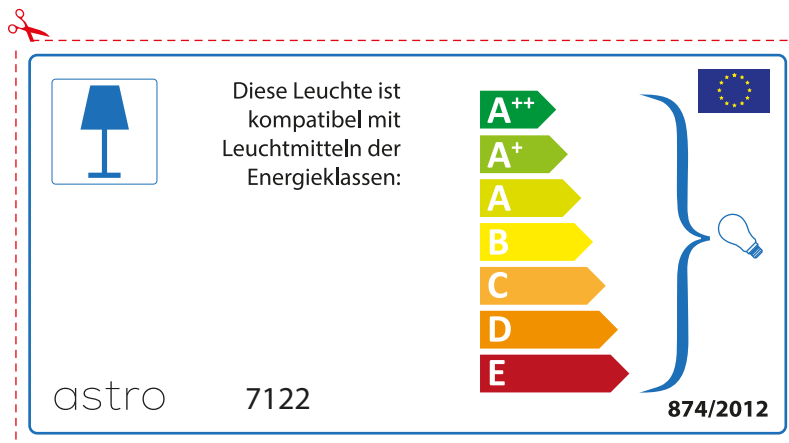

GERMAN

Bitte überprüfen Sie, ob die Abmessungen der Lampe für die Armatur passend sind, da die Größe der Lampen zwischen verschiedenen Marken variieren können