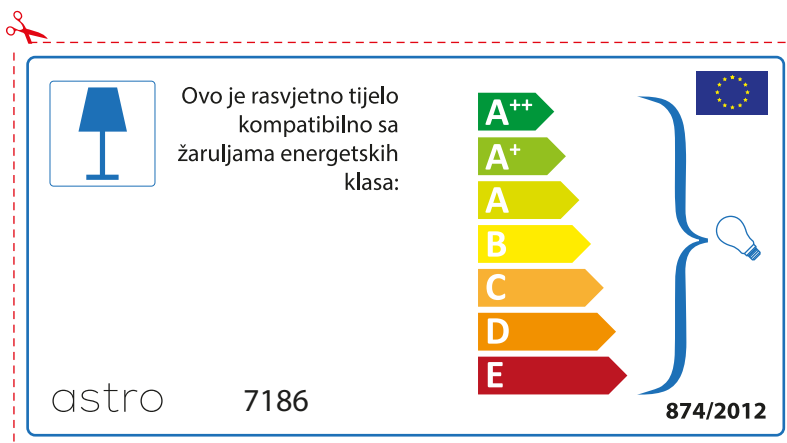

CROATIAN

Provjerite veličinu žarulje prije umetanja u rasvjetno tijelo jer se veličina žarulja razlikuje ovisno o proizvođaču