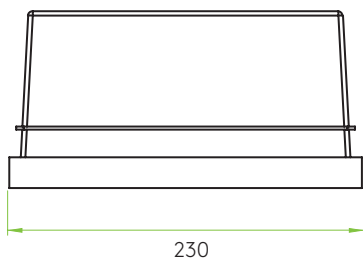

PRODUCT SPECIFICATION

GENERAL

FINISH:	Painted Silver	CABLE LENGTH:	Not Applicable
MAIN MATERIAL:	Metal - Aluminium	GROSS WEIGHT:	0.95 (kg)
DIMENSIONS:	H:81mm W: 230mm D: 115mm	CLASS:	CE (Class I)
INSTALLATION ORIENTATION:	Wall Mount	IP RATING:	IP54
CUT OUT HOLE:	H: 82mm W: 222mm	BATHROOM ZONE:	Zone 1,2,3
RECESS DEPTH:	95mm	VOLTAGE:	Mains 230V
FIRE RATING:	Not Applicable	PRODUCT F MARK:	Suitable for mounting on flammable materials

LAMP

LIGHT SOURCE:	Through-Hole	MACADAM ELIPSE:	7-Step
MAXIMUM WATTAGE:	24 x 0.2W Through-Hole	UGR:	Not Applicable
MAXIMUM LAMP LENGTH:	Not Applicable	BEAM ANGLE:	Not Applicable
LAMP INCLUDED?	Yes (Integral)	TILT ADJUSTMENT ANGLE:	Not Applicable
LUMINOUS FLUX:	187.66 (lm)	ROTATION ADJUSTMENT ANGLE:	Not Applicable
COLOUR TEMP:	3000 (K)	AVERAGE LIFESPAN:	Not Applicable
CRI:	80	L70:	To Be Advised
R9:	-1.9		

ADDITIONAL INFORMATION

 1000 HOURS SALT-SPRAY TESTED

BOX QUANTITY X18

PRODUCT ELEVATIONS

TOP

SIDE

FRONT

SIDE