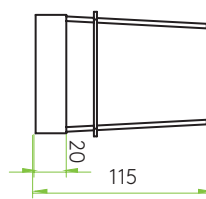

PRODUCT SPECIFICATION

GENERAL

FINISH:	Painted Silver	CABLE LENGTH:	Not Applicable
MAIN MATERIAL:	Metal - Aluminium	GROSS WEIGHT:	0.95 (kg)
DIMENSIONS:	H:81mm W: 230mm D: 115mm	CLASS:	CE (Class I)
INSTALLATION ORIENTATION:	Wall Mount	IP RATING:	IP54
CUT OUT HOLE:	H: 82mm W: 222mm	BATHROOM ZONE:	Zone 1,2,3
RECESS DEPTH:	95mm	VOLTAGE:	Mains 230V
FIRE RATING:	Not Applicable	PRODUCT F MARK:	Suitable for mounting on flammable materials

LAMP

LIGHT SOURCE:	Through-Hole	MACADAM ELIPSE:	7-Step
MAXIMUM WATTAGE:	24 x 0.2W Through-Hole	UGR:	Not Applicable
MAXIMUM LAMP LENGTH:	Not Applicable	BEAM ANGLE:	Not Applicable
LAMP INCLUDED?	Yes (Integral)	TILT ADJUSTMENT ANGLE:	Not Applicable
LUMINOUS FLUX:	187.66 (lm)	ROTATION ADJUSTMENT ANGLE:	Not Applicable
COLOUR TEMP:	3000 (K)	AVERAGE LIFESPAN:	Not Applicable
CRI:	80	L70:	To Be Advised
R9:	-1.9		

ADDITIONAL INFORMATION

 1000 HOURS SALT-SPRAY TESTED

BOX QUANTITY X18

PRODUCT ELEVATIONS

TOP

SIDE

FRONT

SIDE