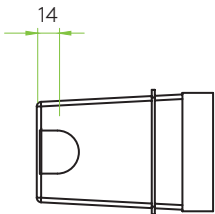

PRODUCT SPECIFICATION

GENERAL

FINISH:	Painted Silver	CABLE LENGTH:	Not Applicable
MAIN MATERIAL:	Metal - Aluminium	GROSS WEIGHT:	0.95 (kg)
DIMENSIONS:	H:81mm W: 230mm D: 115mm	CLASS:	CE (Class I)
INSTALLATION ORIENTATION:	Wall Mount	IP RATING:	IP54
CUT OUT HOLE:	H: 82mm W: 222mm	BATHROOM ZONE:	Zone 1,2,3
RECESS DEPTH:	95mm	VOLTAGE:	Mains 230V
FIRE RATING:	Not Applicable	PRODUCT F MARK:	Suitable for mounting on flammable materials

LAMP

LIGHT SOURCE:	Through-Hole	MACADAM ELIPSE:	7-Step
MAXIMUM WATTAGE:	24 x 0.2W Through-Hole	UGR:	Not Applicable
MAXIMUM LAMP LENGTH:	Not Applicable	BEAM ANGLE:	Not Applicable
LAMP INCLUDED?	Yes (Integral)	TILT ADJUSTMENT ANGLE:	Not Applicable
LUMINOUS FLUX:	187.66 (lm)	ROTATION ADJUSTMENT ANGLE:	Not Applicable
COLOUR TEMP:	3000 (K)	AVERAGE LIFESPAN:	Not Applicable
CRI:	80	L70:	To Be Advised
R9:	-1.9		

ADDITIONAL INFORMATION

 1000 HOURS SALT-SPRAY TESTED

BOX QUANTITY X18

PRODUCT ELEVATIONS

TOP

SIDE

FRONT

SIDE