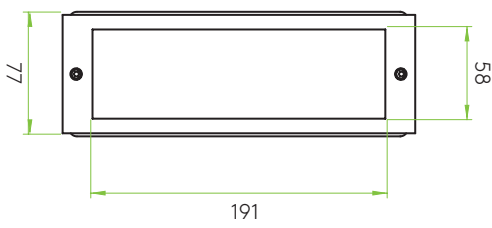

PRODUCT SPECIFICATION

GENERAL

FINISH:	Painted Silver	CABLE LENGTH:	Not Applicable
MAIN MATERIAL:	Metal - Aluminium	GROSS WEIGHT:	0.95 (kg)
DIMENSIONS:	H:81mm W: 230mm D: 115mm	CLASS:	CE (Class I)
INSTALLATION ORIENTATION:	Wall Mount	IP RATING:	IP54
CUT OUT HOLE:	H: 82mm W: 222mm	BATHROOM ZONE:	Zone 1,2,3
RECESS DEPTH:	95mm	VOLTAGE:	Mains 230V
FIRE RATING:	Not Applicable	PRODUCT F MARK:	Suitable for mounting on flammable materials

LAMP

LIGHT SOURCE:	Through-Hole	MACADAM ELIPSE:	7-Step
MAXIMUM WATTAGE:	24 x 0.2W Through-Hole	UGR:	Not Applicable
MAXIMUM LAMP LENGTH:	Not Applicable	BEAM ANGLE:	Not Applicable
LAMP INCLUDED?	Yes (Integral)	TILT ADJUSTMENT ANGLE:	Not Applicable
LUMINOUS FLUX:	187.66 (lm)	ROTATION ADJUSTMENT ANGLE:	Not Applicable
COLOUR TEMP:	3000 (K)	AVERAGE LIFESPAN:	Not Applicable
CRI:	80	L70:	To Be Advised
R9:	-1.9		

ADDITIONAL INFORMATION

 1000 HOURS SALT-SPRAY TESTED

BOX QUANTITY X18

PRODUCT ELEVATIONS

TOP

SIDE

FRONT

SIDE