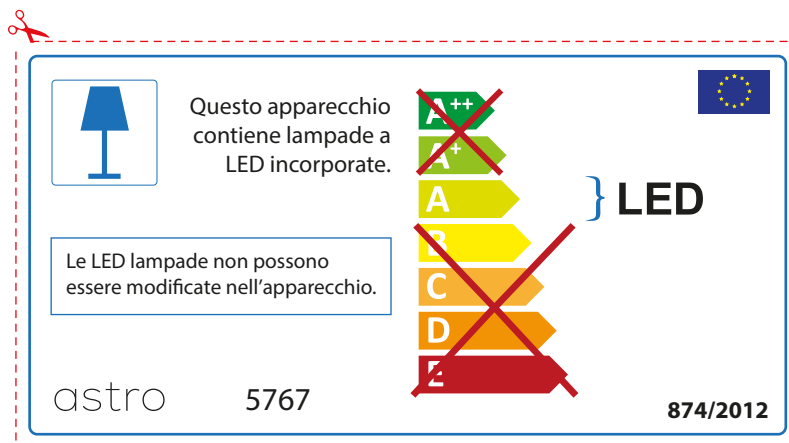

ENGLISH

Please check lamp dimensions for suitable fitting with your luminaire, as lamp sizes may vary between brands

astro 5767

 This luminaire contains built-in LED lamps.

~~A++~~
~~A+~~
A } LED
~~B~~
~~C~~
~~D~~
~~E~~

The LED lamps cannot be changed in the luminaire.

874/2012 

 This luminaire contains built-in LED lamps. 

The LED lamps cannot be changed in the luminaire.

~~A++~~
~~A+~~
A } LED
~~B~~
~~C~~
~~D~~
~~E~~

astro 5767 874/2012

FRENCH

Prenez soin de vérifier le dimensions des lampes (celles-ci varient selon les fournisseurs) afin de vous assurer qu'elles rentrent physiquement dans le luminaire

ITALIAN

Si prega di verificare le dimensioni della lampada per il montaggio adatto con il suo apparecchio di illuminazione, perché le dimensioni della lampada può variare tra le marche