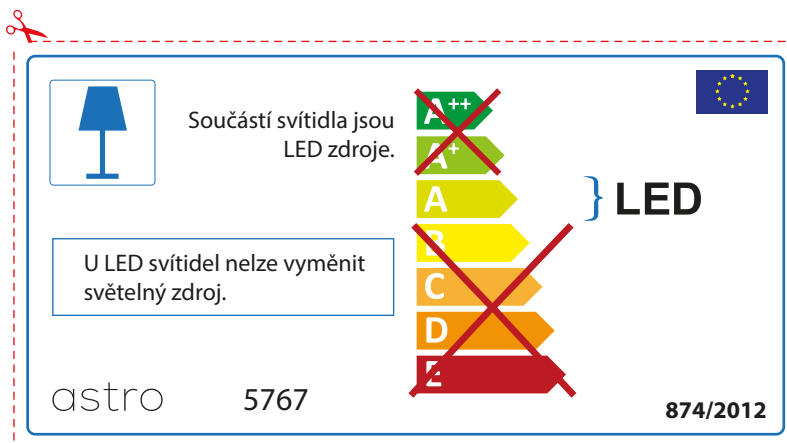

CZECH

Zkontrolujte prosím rozměr světelného zdroje pro svítidlo, protože se liší u různých značek