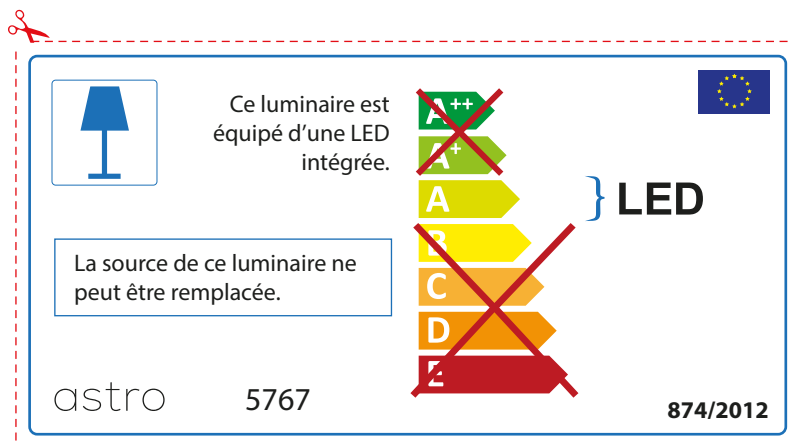

ENGLISH

Please check lamp dimensions for suitable fitting with your luminaire, as lamp sizes may vary between brands

astro 5767

 This luminaire contains built-in LED lamps.

~~A++~~
~~A+~~
A } LED
~~B~~
~~C~~
~~D~~
~~E~~

The LED lamps cannot be changed in the luminaire.

874/2012 

 This luminaire contains built-in LED lamps. 

The LED lamps cannot be changed in the luminaire.

~~A++~~
~~A+~~
A } LED
~~B~~
~~C~~
~~D~~
~~E~~

astro 5767 874/2012

FRENCH

Prenez soin de vérifier le dimensions des lampes (celles-ci varient selon les fournisseurs) afin de vous assurer qu'elles rentrent physiquement dans le luminaire

ITALIAN

Si prega di verificare le dimensioni della lampada per il montaggio adatto con il suo apparecchio di illuminazione, perché le dimensioni della lampada può variare tra le marche