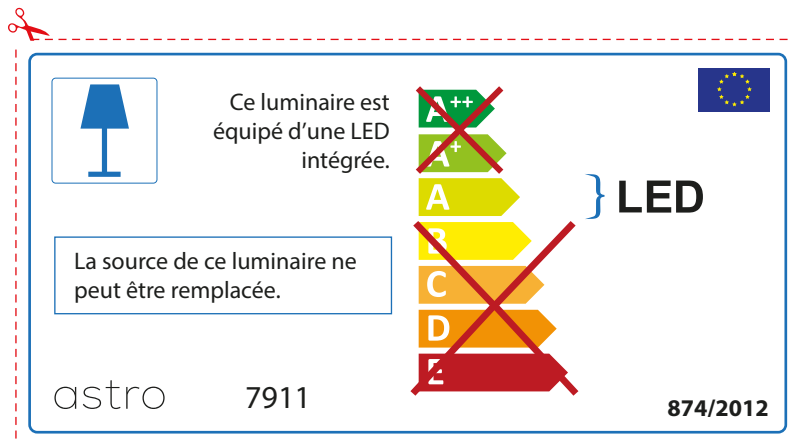

FRENCH

Prenez soin de vérifier le dimensions des lampes (celles-ci varient selon les fournisseurs) afin de vous assurer qu'elles rentrent physiquement dans le luminaire