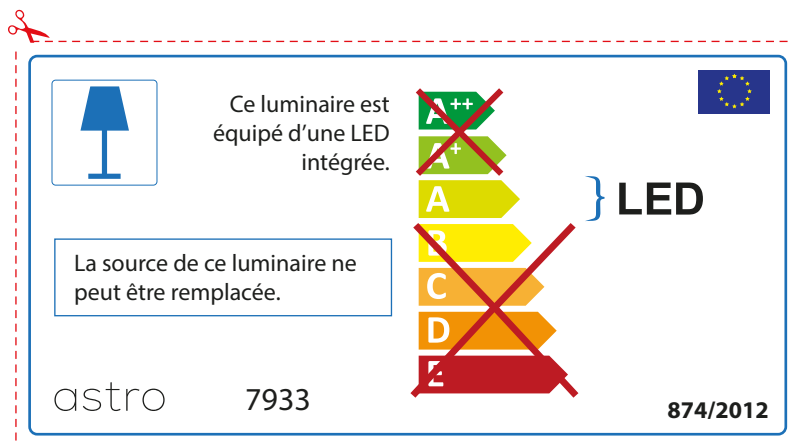

FRENCH

Prenez soin de vérifier le dimensions des lampes (celles-ci varient selon les fournisseurs) afin de vous assurer qu'elles rentrent physiquement dans le luminaire