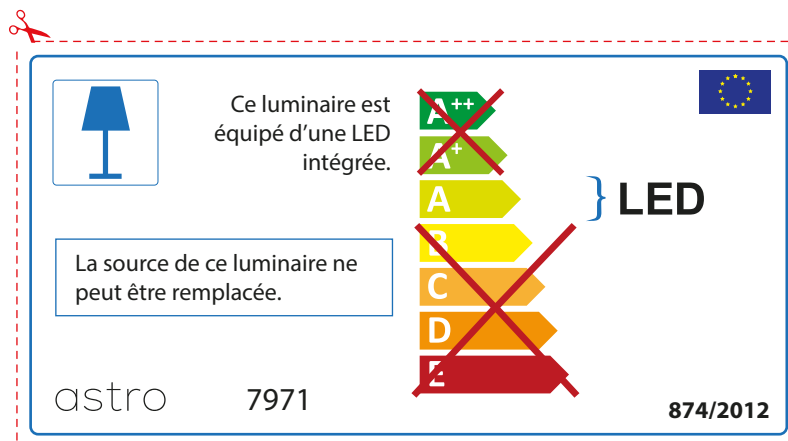

ENGLISH

Please check lamp dimensions for suitable fitting with your luminaire, as lamp sizes may vary between brands

astro 7971

 This luminaire contains built-in LED lamps.

~~A++~~
~~A+~~
A } LED
~~B~~
~~C~~
~~D~~
~~E~~

The LED lamps cannot be changed in the luminaire.

874/2012 

 This luminaire contains built-in LED lamps. 

The LED lamps cannot be changed in the luminaire.

~~A++~~
~~A+~~
A } LED
~~B~~
~~C~~
~~D~~
~~E~~

astro 7971 874/2012

FRENCH

Prenez soin de vérifier le dimensions des lampes (celles-ci varient selon les fournisseurs) afin de vous assurer qu'elles rentrent physiquement dans le luminaire

ITALIAN

Si prega di verificare le dimensioni della lampada per il montaggio adatto con il suo apparecchio di illuminazione, perché le dimensioni della lampada può variare tra le marche