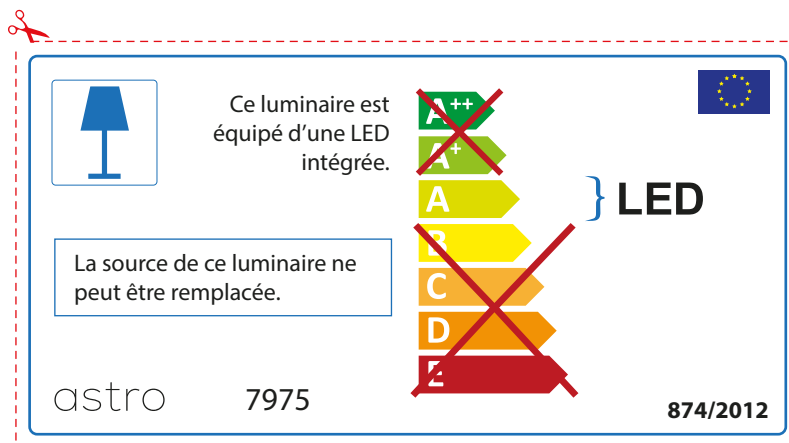

ENGLISH

Please check lamp dimensions for suitable fitting with your luminaire, as lamp sizes may vary between brands

astro 7975

 This luminaire contains built-in LED lamps.

~~A++~~
~~A+~~
A } LED
~~B~~
~~C~~
~~D~~
~~E~~

The LED lamps cannot be changed in the luminaire.

874/2012 

 This luminaire contains built-in LED lamps. 

The LED lamps cannot be changed in the luminaire.

~~A++~~
~~A+~~
A } LED
~~B~~
~~C~~
~~D~~
~~E~~

astro 7975 874/2012

FRENCH

Prenez soin de vérifier le dimensions des lampes (celles-ci varient selon les fournisseurs) afin de vous assurer qu'elles rentrent physiquement dans le luminaire

ITALIAN

Si prega di verificare le dimensioni della lampada per il montaggio adatto con il suo apparecchio di illuminazione, perché le dimensioni della lampada può variare tra le marche