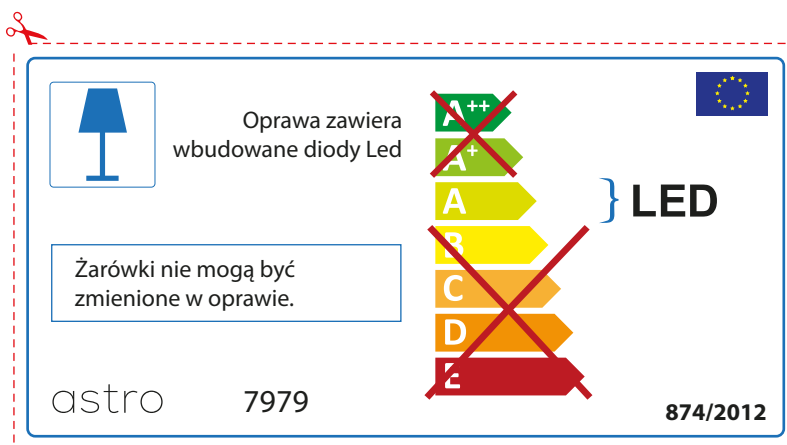

POLISH

Proszę sprawdzić wymiary żarówki czy pasują do danej oprawy , gdyż rozmiary żarówek mogą się różnić w zależności od producenta