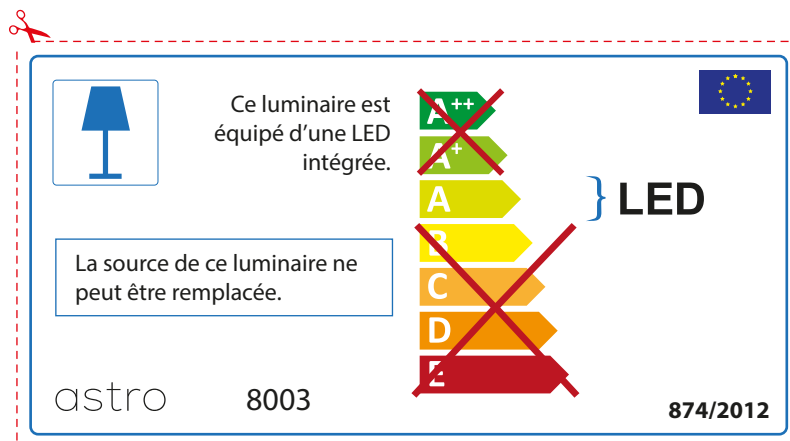

FRENCH

Prenez soin de vérifier le dimensions des lampes (celles-ci varient selon les fournisseurs) afin de vous assurer qu'elles rentrent physiquement dans le luminaire