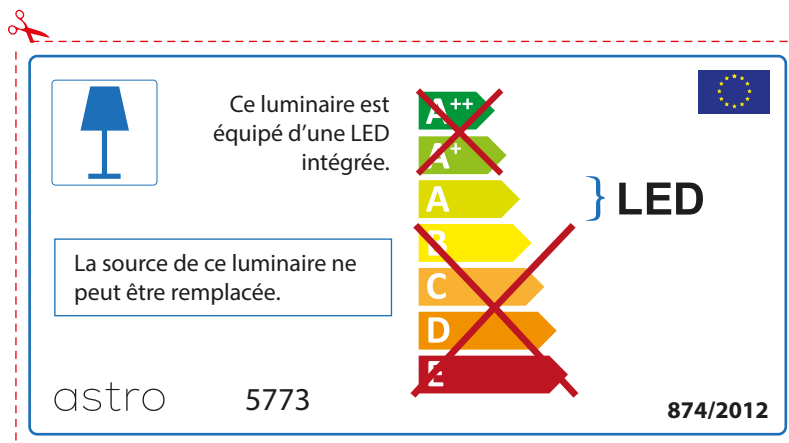

ENGLISH

Please check lamp dimensions for suitable fitting with your luminaire, as lamp sizes may vary between brands

astro 5773

 This luminaire contains built-in LED lamps.

~~A++~~  
~~A+~~  
A } LED  
~~B~~  
~~C~~  
~~D~~  
~~E~~

The LED lamps cannot be changed in the luminaire.

874/2012 

 This luminaire contains built-in LED lamps. 

The LED lamps cannot be changed in the luminaire.

~~A++~~  
~~A+~~  
A } LED  
~~B~~  
~~C~~  
~~D~~  
~~E~~

## FRENCH

Prenez soin de vérifier le dimensions des lampes (celles-ci varient selon les fournisseurs) afin de vous assurer qu'elles rentrent physiquement dans le luminaire