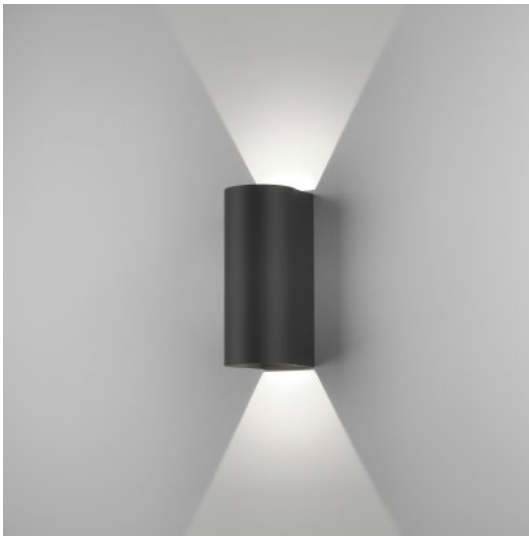

# DUNBAR 255 LED 7992

SKU 1384005

astro

### GENERAL

<b>FINISH:</b>	Textured Black	<b>CABLE LENGTH:</b>	Not Applicable
<b>MAIN MATERIAL:</b>	Metal - Aluminium	<b>GROSS WEIGHT:</b>	1.46 (Kg)
<b>DIMENSIONS:</b>	H: 255mm W: 104mm D: 125mm	<b>CLASS:</b>	CE (Class I)
<b>INSTALLATION ORIENTATION:</b>	Wall Mount - Horizontal (reduced IP rating) / Vertical	<b>IP RATING:</b>	IP65
<b>CUT OUT HOLE:</b>	Not Applicable	<b>BATHROOM ZONE:</b>	Zone 1, 2, 3
<b>RECESS DEPTH:</b>	Not Applicable	<b>VOLTAGE:</b>	Mains 230V
<b>FIRE RATING:</b>	Not Applicable	<b>PRODUCT F MARK:</b>	Suitable for mounting on flammable materials

### LAMP

<b>LIGHT SOURCE:</b>	COB LED	<b>MACADAM ELLIPSE:</b>	3-Step
<b>MAXIMUM WATTAGE:</b>	7.5W	<b>UGR:</b>	To Be Advised
<b>MAXIMUM LAMP LENGTH:</b>	Not Applicable	<b>BEAM ANGLE:</b>	To Be Advised
<b>LAMP INCLUDED?</b>	Yes (Integral)	<b>TILT ADJUSTMENT ANGLE:</b>	Not Applicable
<b>LUMINOUS FLUX:</b>	302.67 (lm)	<b>ROTATION ADJUSTMENT ANGLE:</b>	Not Applicable
<b>COLOUR TEMP:</b>	3000 (K)	<b>AVERAGE LIFESPAN:</b>	36,300 (Hrs)
<b>CRI:</b>	80	<b>L70:</b>	To Be Advised
<b>R9:</b>	14.1		