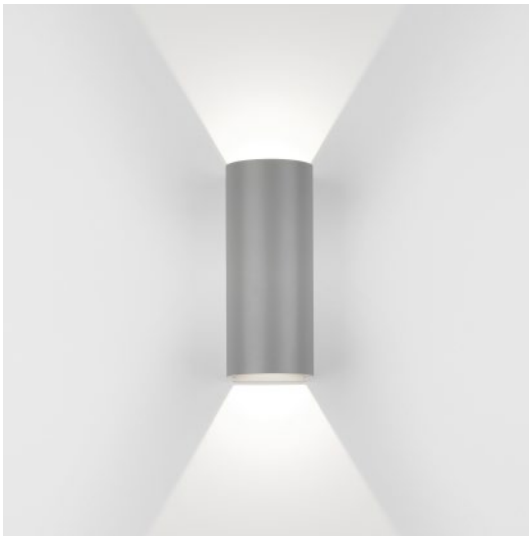

# DUNBAR 255 LED 7993

SKU 1384006

astro

### GENERAL

<b>FINISH:</b>	Textured Painted Silver	<b>CABLE LENGTH:</b>	Not Applicable
<b>MAIN MATERIAL:</b>	Metal - Aluminium	<b>GROSS WEIGHT:</b>	1.46 (Kg)
<b>DIMENSIONS:</b>	H: 255mm W: 104mm D: 125mm	<b>CLASS:</b>	CE (Class I)
<b>INSTALLATION ORIENTATION:</b>	Wall Mount - Horizontal (reduced IP rating) / Vertical	<b>IP RATING:</b>	IP65
<b>CUT OUT HOLE:</b>	Not Applicable	<b>BATHROOM ZONE:</b>	Zone 1, 2, 3
<b>RECESS DEPTH:</b>	Not Applicable	<b>VOLTAGE:</b>	Mains 230V
<b>FIRE RATING:</b>	Not Applicable	<b>PRODUCT F MARK:</b>	Suitable for mounting on flammable materials

### LAMP

<b>LIGHT SOURCE:</b>	COB LED	<b>MACADAM ELLIPSE:</b>	3-Step
<b>MAXIMUM WATTAGE:</b>	7.5W	<b>UGR:</b>	To Be Advised
<b>MAXIMUM LAMP LENGTH:</b>	Not Applicable	<b>BEAM ANGLE:</b>	To Be Advised
<b>LAMP INCLUDED?</b>	Yes (Integral)	<b>TILT ADJUSTMENT ANGLE:</b>	Not Applicable
<b>LUMINOUS FLUX:</b>	302.67 (lm)	<b>ROTATION ADJUSTMENT ANGLE:</b>	Not Applicable
<b>COLOUR TEMP:</b>	3000 (K)	<b>AVERAGE LIFESPAN:</b>	36,300 (Hrs)
<b>CRI:</b>	80	<b>L70:</b>	To Be Advised
<b>R9:</b>	14.1		