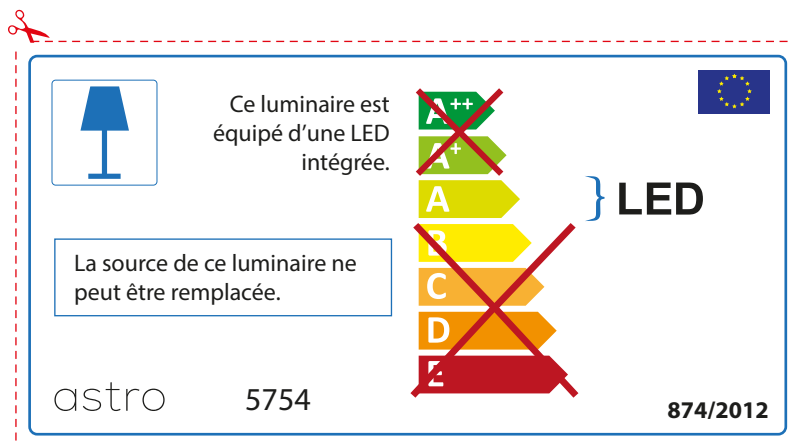

ENGLISH

Please check lamp dimensions for suitable fitting with your luminaire, as lamp sizes may vary between brands

astro 5754

 This luminaire contains built-in LED lamps.

~~A++~~
~~A+~~
A } LED
~~B~~
~~C~~
~~D~~
~~E~~

The LED lamps cannot be changed in the luminaire.

874/2012 

 This luminaire contains built-in LED lamps. 

The LED lamps cannot be changed in the luminaire.

~~A++~~
~~A+~~
A } LED
~~B~~
~~C~~
~~D~~
~~E~~

astro 5754 874/2012

FRENCH

Prenez soin de vérifier le dimensions des lampes (celles-ci varient selon les fournisseurs) afin de vous assurer qu'elles rentrent physiquement dans le luminaire

ITALIAN

Si prega di verificare le dimensioni della lampada per il montaggio adatto con il suo apparecchio di illuminazione, perché le dimensioni della lampada può variare tra le marche