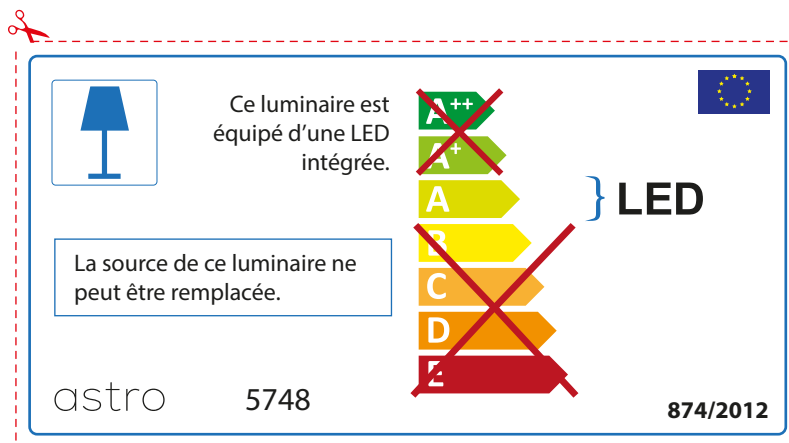

ENGLISH

Please check lamp dimensions for suitable fitting with your luminaire, as lamp sizes may vary between brands

astro 5748

 This luminaire contains built-in LED lamps.

~~A++~~
~~A+~~
A } LED
~~B~~
~~C~~
~~D~~
~~E~~

The LED lamps cannot be changed in the luminaire.

874/2012 

 This luminaire contains built-in LED lamps. 

The LED lamps cannot be changed in the luminaire.

~~A++~~
~~A+~~
A } LED
~~B~~
~~C~~
~~D~~
~~E~~

astro 5748 874/2012

FRENCH

Prenez soin de vérifier le dimensions des lampes (celles-ci varient selon les fournisseurs) afin de vous assurer qu'elles rentrent physiquement dans le luminaire

ITALIAN

Si prega di verificare le dimensioni della lampada per il montaggio adatto con il suo apparecchio di illuminazione, perché le dimensioni della lampada può variare tra le marche