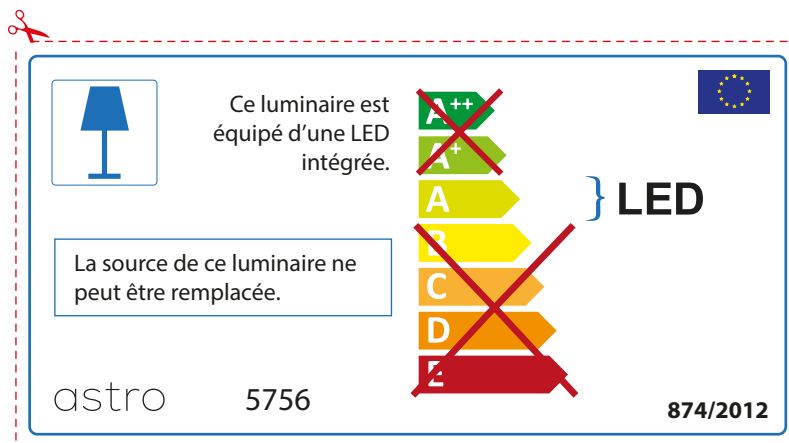

ENGLISH

Please check lamp dimensions for suitable fitting with your luminaire, as lamp sizes may vary between brands

astro 5756

 This luminaire contains built-in LED lamps.

~~A++~~
~~A+~~
A } LED
~~B~~
~~C~~
~~D~~
~~E~~

The LED lamps cannot be changed in the luminaire.

874/2012 

 This luminaire contains built-in LED lamps. 

The LED lamps cannot be changed in the luminaire.

~~A++~~
~~A+~~
A } LED
~~B~~
~~C~~
~~D~~
~~E~~

astro 5756 874/2012

FRENCH

Prenez soin de vérifier le dimensions des lampes (celles-ci varient selon les fournisseurs) afin de vous assurer qu'elles rentrent physiquement dans le luminaire

ITALIAN

Si prega di verificare le dimensioni della lampada per il montaggio adatto con il suo apparecchio di illuminazione, perché le dimensioni della lampada può variare tra le marche