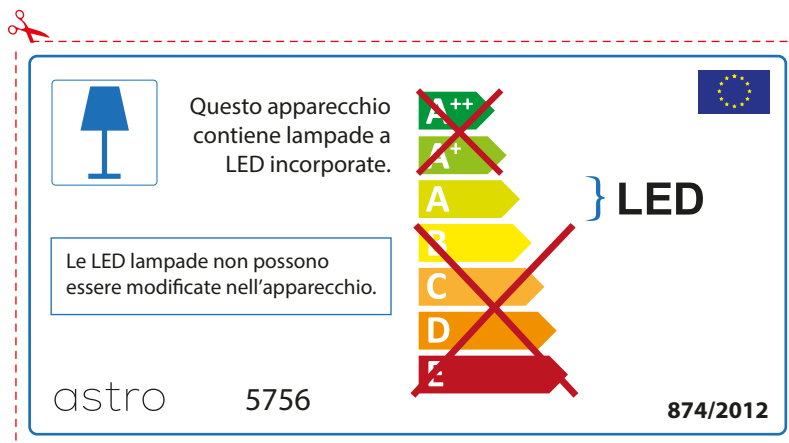

ENGLISH

Please check lamp dimensions for suitable fitting with your luminaire, as lamp sizes may vary between brands

astro 5756

 This luminaire contains built-in LED lamps.

~~A++~~
~~A+~~
A } LED
~~B~~
~~C~~
~~D~~
~~E~~

The LED lamps cannot be changed in the luminaire.

874/2012 

 This luminaire contains built-in LED lamps. 

The LED lamps cannot be changed in the luminaire.

~~A++~~
~~A+~~
A } LED
~~B~~
~~C~~
~~D~~
~~E~~

astro 5756 874/2012

FRENCH

Prenez soin de vérifier le dimensions des lampes (celles-ci varient selon les fournisseurs) afin de vous assurer qu'elles rentrent physiquement dans le luminaire

ITALIAN

Si prega di verificare le dimensioni della lampada per il montaggio adatto con il suo apparecchio di illuminazione, perché le dimensioni della lampada può variare tra le marche