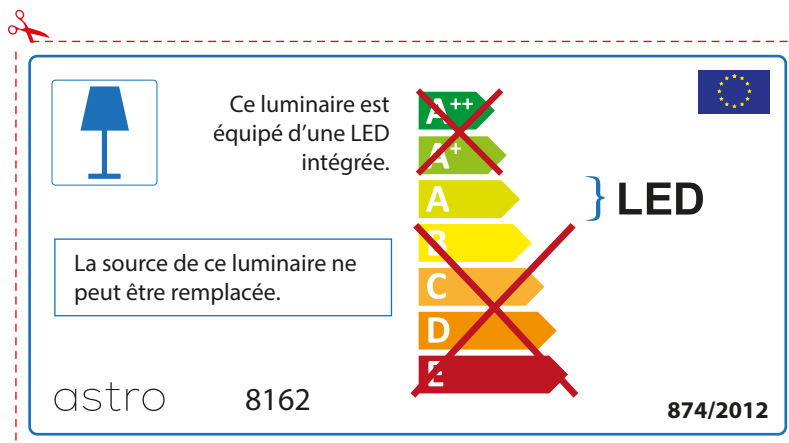

ENGLISH

Please check lamp dimensions for suitable fitting with your luminaire, as lamp sizes may vary between brands

astro 8162

 This luminaire contains built-in LED lamps.

~~A++~~
~~A+~~
A } LED
~~B~~
~~C~~
~~D~~
~~E~~

The LED lamps cannot be changed in the luminaire.

874/2012 

 This luminaire contains built-in LED lamps. 

The LED lamps cannot be changed in the luminaire.

~~A++~~
~~A+~~
A } LED
~~B~~
~~C~~
~~D~~
~~E~~

astro 8162 874/2012

FRENCH

Prenez soin de vérifier le dimensions des lampes (celles-ci varient selon les fournisseurs) afin de vous assurer qu'elles rentrent physiquement dans le luminaire

ITALIAN

Si prega di verificare le dimensioni della lampada per il montaggio adatto con il suo apparecchio di illuminazione, perché le dimensioni della lampada può variare tra le marche