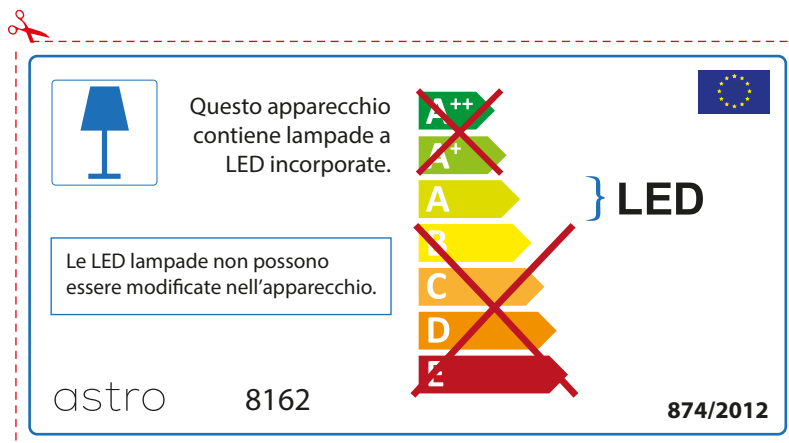

ENGLISH

Please check lamp dimensions for suitable fitting with your luminaire, as lamp sizes may vary between brands

astro 8162

 This luminaire contains built-in LED lamps.

~~A++~~
~~A+~~
A } LED
~~B~~
~~C~~
~~D~~
~~E~~

The LED lamps cannot be changed in the luminaire.

874/2012 

 This luminaire contains built-in LED lamps. 

The LED lamps cannot be changed in the luminaire.

~~A++~~
~~A+~~
A } LED
~~B~~
~~C~~
~~D~~
~~E~~

astro 8162 874/2012

FRENCH

Prenez soin de vérifier le dimensions des lampes (celles-ci varient selon les fournisseurs) afin de vous assurer qu'elles rentrent physiquement dans le luminaire

ITALIAN

Si prega di verificare le dimensioni della lampada per il montaggio adatto con il suo apparecchio di illuminazione, perché le dimensioni della lampada può variare tra le marche