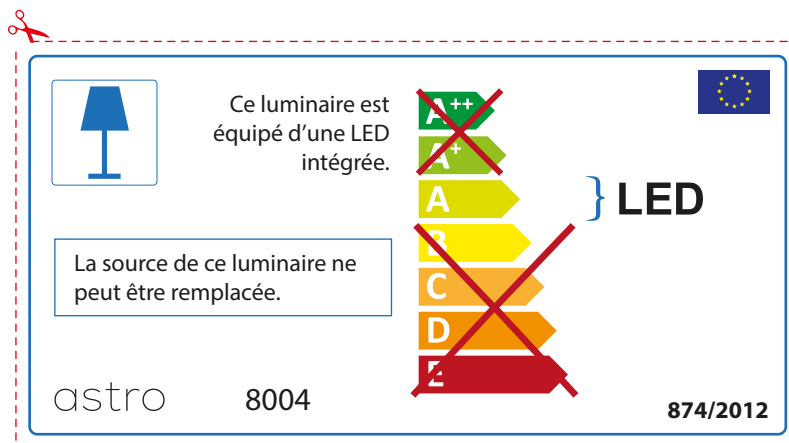

FRENCH

Prenez soin de vérifier le dimensions des lampes (celles-ci varient selon les fournisseurs) afin de vous assurer qu'elles rentrent physiquement dans le luminaire