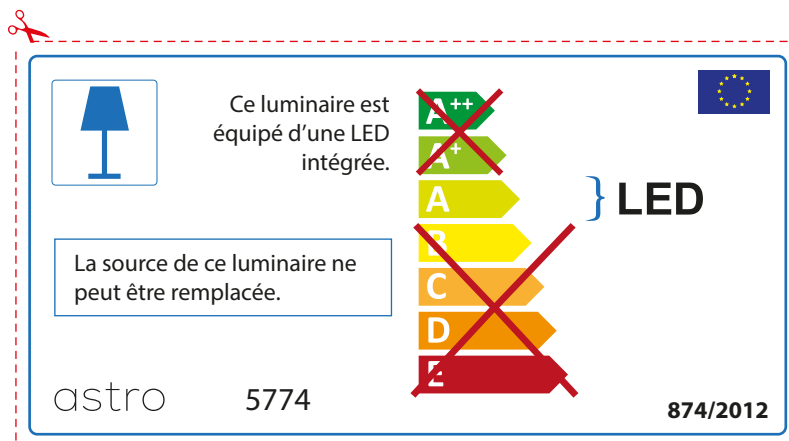

ENGLISH

Please check lamp dimensions for suitable fitting with your luminaire, as lamp sizes may vary between brands

astro 5774

 This luminaire contains built-in LED lamps.

~~A++~~
~~A+~~
A } LED
~~B~~
~~C~~
~~D~~
~~E~~

The LED lamps cannot be changed in the luminaire.

874/2012 

 This luminaire contains built-in LED lamps. 

The LED lamps cannot be changed in the luminaire.

~~A++~~
~~A+~~
A } LED
~~B~~
~~C~~
~~D~~
~~E~~

astro 5774 874/2012

FRENCH

Prenez soin de vérifier le dimensions des lampes (celles-ci varient selon les fournisseurs) afin de vous assurer qu'elles rentrent physiquement dans le luminaire

ITALIAN

Si prega di verificare le dimensioni della lampada per il montaggio adatto con il suo apparecchio di illuminazione, perché le dimensioni della lampada può variare tra le marche