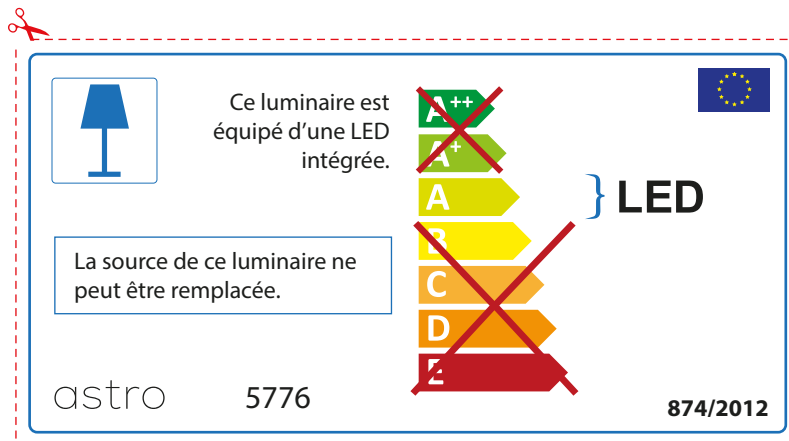

FRENCH

Prenez soin de vérifier le dimensions des lampes (celles-ci varient selon les fournisseurs) afin de vous assurer qu'elles rentrent physiquement dans le luminaire