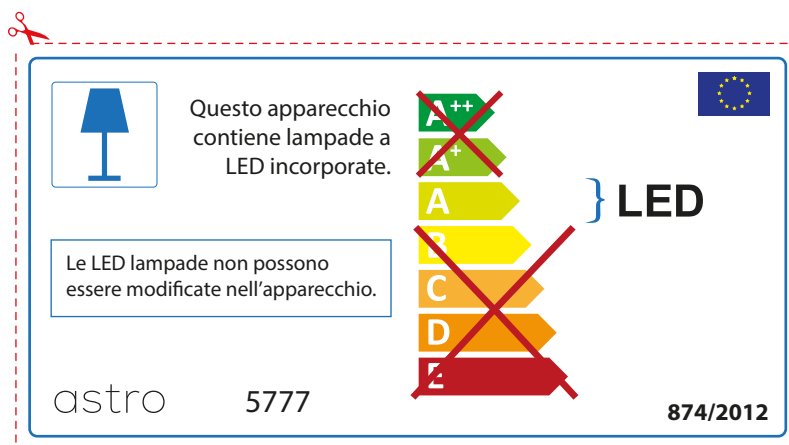

ENGLISH

Please check lamp dimensions for suitable fitting with your luminaire, as lamp sizes may vary between brands

astro 5777

 This luminaire contains built-in LED lamps.

~~A++~~
~~A+~~
A } LED
~~B~~
~~C~~
~~D~~
~~E~~

The LED lamps cannot be changed in the luminaire.

874/2012 

 This luminaire contains built-in LED lamps. 

The LED lamps cannot be changed in the luminaire.

~~A++~~
~~A+~~
A } LED
~~B~~
~~C~~
~~D~~
~~E~~

astro 5777 874/2012

FRENCH

Prenez soin de vérifier le dimensions des lampes (celles-ci varient selon les fournisseurs) afin de vous assurer qu'elles rentrent physiquement dans le luminaire

ITALIAN

Si prega di verificare le dimensioni della lampada per il montaggio adatto con il suo apparecchio di illuminazione, perché le dimensioni della lampada può variare tra le marche