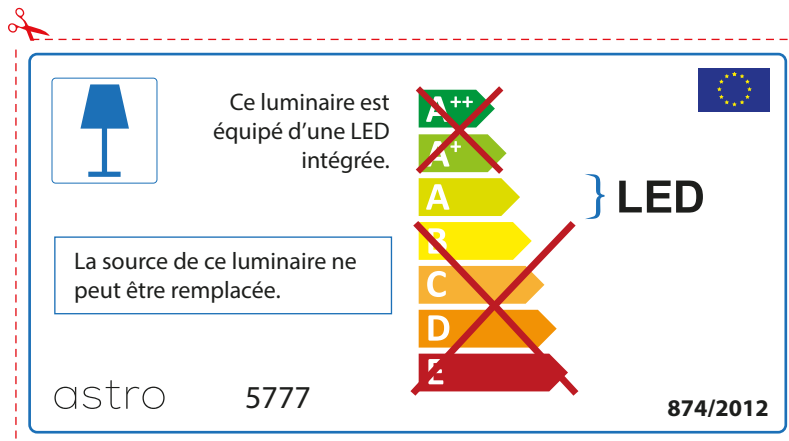

ENGLISH

Please check lamp dimensions for suitable fitting with your luminaire, as lamp sizes may vary between brands

astro 5777

 This luminaire contains built-in LED lamps.

~~A++~~
~~A+~~
A } LED
~~B~~
~~C~~
~~D~~
~~E~~

The LED lamps cannot be changed in the luminaire.

874/2012 

 This luminaire contains built-in LED lamps. 

The LED lamps cannot be changed in the luminaire.

~~A++~~
~~A+~~
A } LED
~~B~~
~~C~~
~~D~~
~~E~~

astro 5777 874/2012

FRENCH

Prenez soin de vérifier le dimensions des lampes (celles-ci varient selon les fournisseurs) afin de vous assurer qu'elles rentrent physiquement dans le luminaire

ITALIAN

Si prega di verificare le dimensioni della lampada per il montaggio adatto con il suo apparecchio di illuminazione, perché le dimensioni della lampada può variare tra le marche