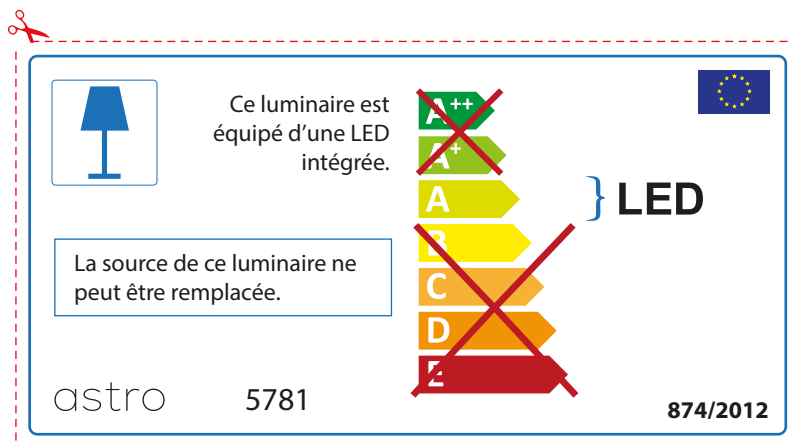

ENGLISH

Please check lamp dimensions for suitable fitting with your luminaire, as lamp sizes may vary between brands

astro 5781

 This luminaire contains built-in LED lamps.

~~A++~~
~~A+~~
A } LED
~~B~~
~~C~~
~~D~~
~~E~~

The LED lamps cannot be changed in the luminaire.

874/2012 

 This luminaire contains built-in LED lamps. 

The LED lamps cannot be changed in the luminaire.

~~A++~~
~~A+~~
A } LED
~~B~~
~~C~~
~~D~~
~~E~~

astro 5781 874/2012

FRENCH

Prenez soin de vérifier le dimensions des lampes (celles-ci varient selon les fournisseurs) afin de vous assurer qu'elles rentrent physiquement dans le luminaire

ITALIAN

Si prega di verificare le dimensioni della lampada per il montaggio adatto con il suo apparecchio di illuminazione, perché le dimensioni della lampada può variare tra le marche