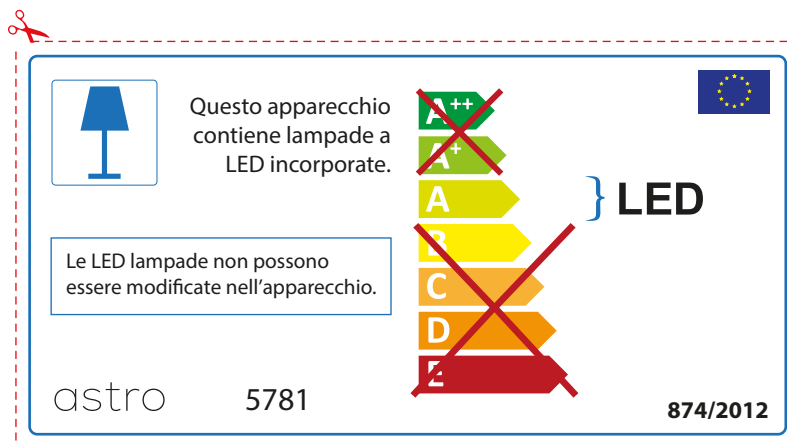

ENGLISH

Please check lamp dimensions for suitable fitting with your luminaire, as lamp sizes may vary between brands

astro 5781

 This luminaire contains built-in LED lamps.

~~A++~~
~~A+~~
A } LED
~~B~~
~~C~~
~~D~~
~~E~~

The LED lamps cannot be changed in the luminaire.

874/2012 

 This luminaire contains built-in LED lamps. 

The LED lamps cannot be changed in the luminaire.

~~A++~~
~~A+~~
A } LED
~~B~~
~~C~~
~~D~~
~~E~~

astro 5781 874/2012

FRENCH

Prenez soin de vérifier le dimensions des lampes (celles-ci varient selon les fournisseurs) afin de vous assurer qu'elles rentrent physiquement dans le luminaire

ITALIAN

Si prega di verificare le dimensioni della lampada per il montaggio adatto con il suo apparecchio di illuminazione, perché le dimensioni della lampada può variare tra le marche