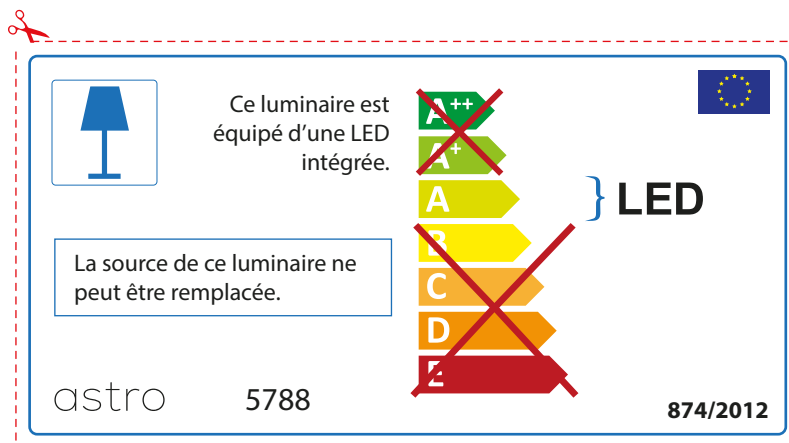

FRENCH

Prenez soin de vérifier le dimensions des lampes (celles-ci varient selon les fournisseurs) afin de vous assurer qu'elles rentrent physiquement dans le luminaire