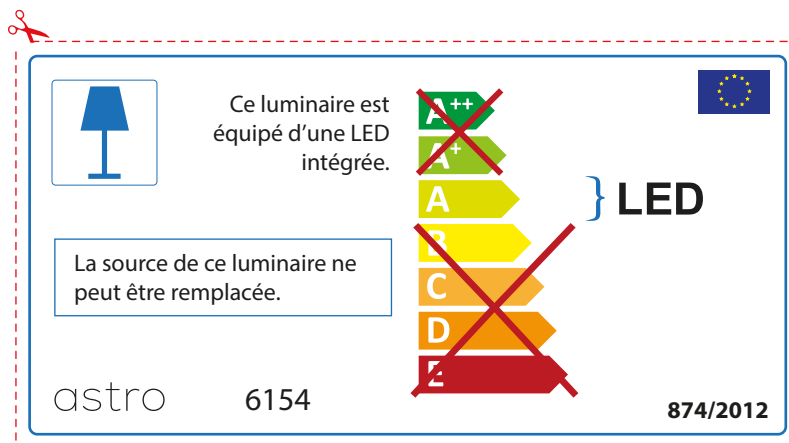

ENGLISH

Please check lamp dimensions for suitable fitting with your luminaire, as lamp sizes may vary between brands

astro 6154

 This luminaire contains built-in LED lamps.

~~A++~~
~~A+~~
A } LED
~~B~~
~~C~~
~~D~~
~~E~~

The LED lamps cannot be changed in the luminaire.

874/2012 

 This luminaire contains built-in LED lamps. 

The LED lamps cannot be changed in the luminaire.

~~A++~~
~~A+~~
A } LED
~~B~~
~~C~~
~~D~~
~~E~~

astro 6154 874/2012

FRENCH

Prenez soin de vérifier le dimensions des lampes (celles-ci varient selon les fournisseurs) afin de vous assurer qu'elles rentrent physiquement dans le luminaire

ITALIAN

Si prega di verificare le dimensioni della lampada per il montaggio adatto con il suo apparecchio di illuminazione, perché le dimensioni della lampada può variare tra le marche