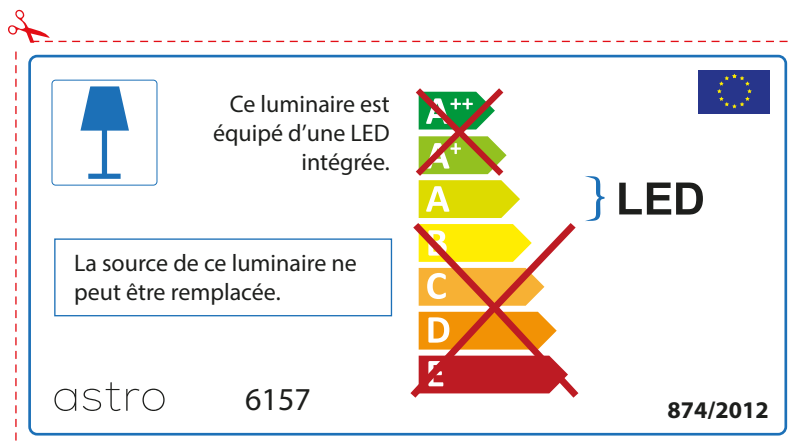

ENGLISH

Please check lamp dimensions for suitable fitting with your luminaire, as lamp sizes may vary between brands

astro 6157

 This luminaire contains built-in LED lamps.

~~A++~~
~~A+~~
A } LED
~~B~~
~~C~~
~~D~~
~~E~~

The LED lamps cannot be changed in the luminaire.

874/2012 

 This luminaire contains built-in LED lamps. 

The LED lamps cannot be changed in the luminaire.

~~A++~~
~~A+~~
A } LED
~~B~~
~~C~~
~~D~~
~~E~~

astro 6157 874/2012

FRENCH

Prenez soin de vérifier le dimensions des lampes (celles-ci varient selon les fournisseurs) afin de vous assurer qu'elles rentrent physiquement dans le luminaire

ITALIAN

Si prega di verificare le dimensioni della lampada per il montaggio adatto con il suo apparecchio di illuminazione, perché le dimensioni della lampada può variare tra le marche