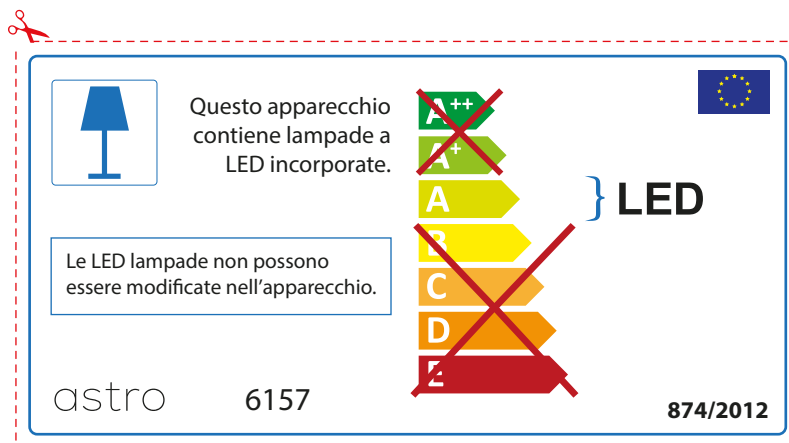

ENGLISH

Please check lamp dimensions for suitable fitting with your luminaire, as lamp sizes may vary between brands

astro 6157

 This luminaire contains built-in LED lamps.

~~A++~~
~~A+~~
A } LED
~~B~~
~~C~~
~~D~~
~~E~~

The LED lamps cannot be changed in the luminaire.

874/2012 

 This luminaire contains built-in LED lamps. 

The LED lamps cannot be changed in the luminaire.

~~A++~~
~~A+~~
A } LED
~~B~~
~~C~~
~~D~~
~~E~~

astro 6157 874/2012

FRENCH

Prenez soin de vérifier le dimensions des lampes (celles-ci varient selon les fournisseurs) afin de vous assurer qu'elles rentrent physiquement dans le luminaire

ITALIAN

Si prega di verificare le dimensioni della lampada per il montaggio adatto con il suo apparecchio di illuminazione, perché le dimensioni della lampada può variare tra le marche